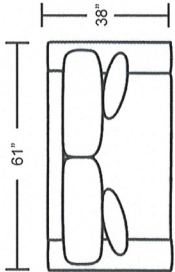

Sofa

Studio Sofa

Loveseat

Chair

Ottoman

DIMENSIONS ARE APPROXIMATE

Item No.	Item	Overall Length	Overall Depth	Overall Height	Seat Width	Seat Depth	Seat Height	Arm Height
508301	Sofa	85	38	34	72	23	20	26
508341	Studio Sofa	77	38	34	64	23	20	26
508302	Loveseat	61	38	34	48	23	20	26
508303	Chair	37	38	34	24	23	20	26
508304	Ottoman	24	18	19	-	-	-	-