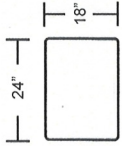

Sofa

Studio Sofa

Loveseat

Chair

Ottoman

DIMENSIONS ARE APPROXIMATE

Item No.	Item	Overall Length	Overall Depth	Overall Height	Seat Width	Seat Depth	Seat Height	Arm Height
508301	Sofa	85	38	34	72	23	20	26
508341	Studio Sofa	77	38	34	64	23	20	26
508302	Loveseat	61	38	34	48	23	20	26
508303	Chair	37	38	34	24	23	20	26
508304	Ottoman	24	18	19	-	-	-	-