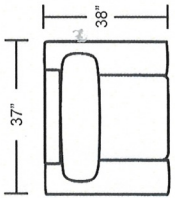

Sofa

Studio Sofa

Loveseat

Chair

Ottoman

DIMENSIONS ARE APPROXIMATE

Item No.	Item	Overall Length	Overall Depth	Overall Height	Seat Width	Seat Depth	Seat Height	Arm Height
508301	Sofa	85	38	34	72	23	20	26
508341	Studio Sofa	77	38	34	64	23	20	26
508302	Loveseat	61	38	34	48	23	20	26
508303	Chair	37	38	34	24	23	20	26
508304	Ottoman	24	18	19	-	-	-	-