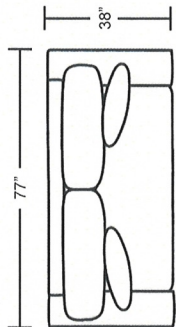

Sofa

Studio Sofa

Loveseat

Chair

Ottoman

DIMENSIONS ARE APPROXIMATE

Item No.	Item	Overall Length	Overall Depth	Overall Height	Seat Width	Seat Depth	Seat Height	Arm Height
508301	Sofa	85	38	34	72	23	20	26
508341	Studio Sofa	77	38	34	64	23	20	26
508302	Loveseat	61	38	34	48	23	20	26
508303	Chair	37	38	34	24	23	20	26
508304	Ottoman	24	18	19	-	-	-	-