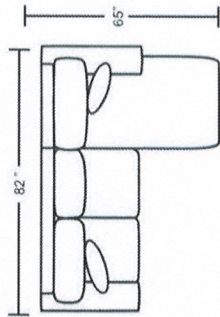

#5066 - DINO

BILTWELL

Sofa with Reversible Chaise

Right Arm Chaise Sectional

Left Arm Chaise Sectional

DIMENSIONS ARE APPROXIMATE

Item No.	Item	Overall Length	Overall Depth	Overall Height	Seat Width	Seat Depth	Seat Height	Arm Height
506601	Sofa with Reversible Chaise	82	36	36	72	21	20	25
506698	Right Arm Chaise Sectional	129	89	36	-	21	20	25
506699	Left Arm Chaise Sectional	129	89	36	-	21	20	25