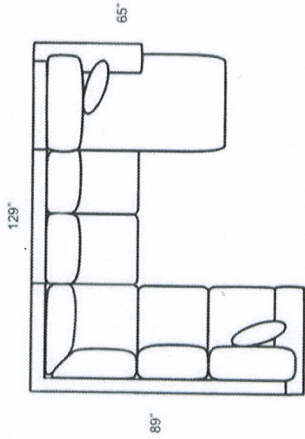

#5066 - DINO

BILTWELL

Sofa with Reversible Chaise

Right Arm Chaise Sectional

Left Arm Chaise Sectional

DIMENSIONS ARE APPROXIMATE

Item No.	Item	Overall Length	Overall Depth	Overall Height	Seat Width	Seat Depth	Seat Height	Arm Height
506601	Sofa with Reversible Chaise	82	36	36	72	21	20	25
506698	Right Arm Chaise Sectional	129	89	36	-	21	20	25
506699	Left Arm Chaise Sectional	129	89	36	-	21	20	25