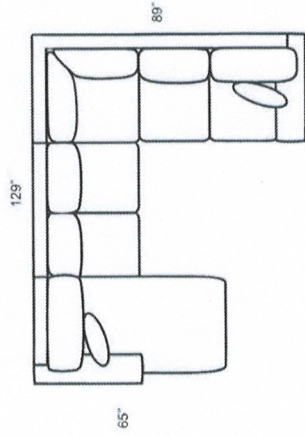

#5066 - DINO

BILTWELL

Sofa with Reversible Chaise

Right Arm Chaise Sectional

Left Arm Chaise Sectional

DIMENSIONS ARE APPROXIMATE

Item No.	Item	Overall Length	Overall Depth	Overall Height	Seat Width	Seat Depth	Seat Height	Arm Height
506601	Sofa with Reversible Chaise	82	36	36	72	21	20	25
506698	Right Arm Chaise Sectional	129	89	36	-	21	20	25
506699	Left Arm Chaise Sectional	129	89	36	-	21	20	25