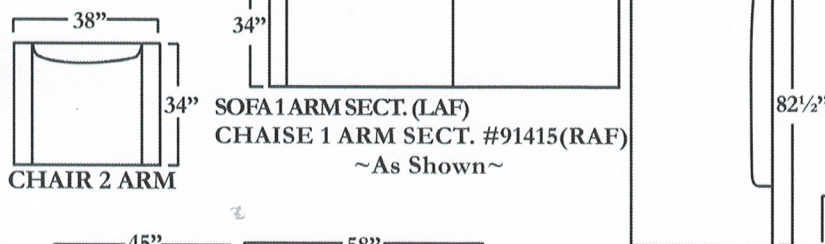

SOFA 2 ARM
~As Shown~

Note: Pull-Out Sleeper Is Not Available For This Style. Due To The Height Of Leg & Thickness Of Front Rail.

SOFA W/RETURN (RAF)
SOFA 1 ARM SECT. (LAF)

SOFAW/ RETURN (LAF)
SOFA 1 ARM SECT. (RAF)

CHAIR 2 ARM

SOFA 1 ARM SECT. (LAF)
CHAISE 1 ARM SECT. #91415 (RAF)
~As Shown~

SOFA W/ RETURN (RAF)
LOVESEAT 1 ARM SECT.(LAF)

SOFA W/ RETURN (LAF)
LOVESEAT 1 ARM SECT.(RAF)

LOVESEAT 1 ARM SECT.(RAF)
ROUND CORNER
SOFA 1 ARM SECT. (LAF)

LOVESEAT 1 ARM SECT.(LAF)
ROUND CORNER
SOFA 1 ARM SECT. (RAF)

CHAISE 1 ARM SECT. (LAF)
ARMLESS SOFA
SQUARE CORNER #350
SOFA 1 ARM SECT. (RAF)

SOFA 1 ARM SECT. (RAF)
ROUND CORNER
SOFA 1 ARM SECT. (LAF)

CHAIR 1/2 2 ARM

NOTE: MEASUREMENTS MAY VARY FROM 1" TO 1/2". FLORES DESIGN INC. IS NOT RESPONSIBLE FOR MEASUREMENT VARIATION.