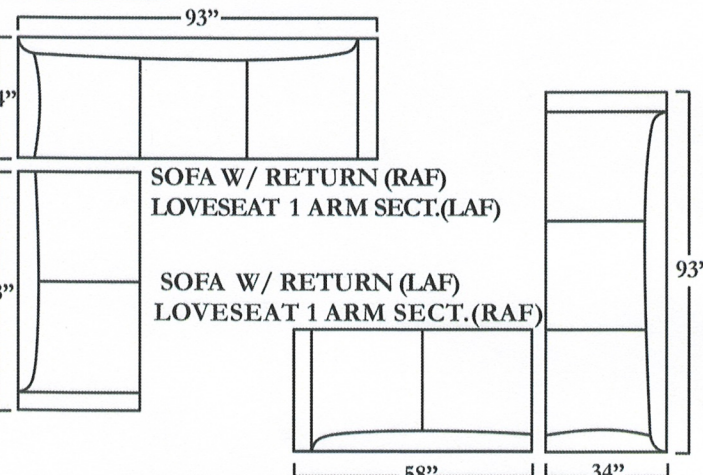

SOFA 2 ARM
~As Shown~

Note: Pull-Out Sleeper Is Not Available For This Style. Due To The Height Of Leg & Thickness Of Front Rail.

SOFA W/RETURN (RAF)
SOFA 1 ARM SECT. (LAF)

SOFAW/ RETURN (LAF)
SOFA 1 ARM SECT. (RAF)

CHAIR 2 ARM

SOFA 1 ARM SECT. (LAF)
CHAISE 1 ARM SECT. #91415 (RAF)
~As Shown~

SOFA W/ RETURN (RAF)
LOVESEAT 1 ARM SECT.(LAF)

SOFA W/ RETURN (LAF)
LOVESEAT 1 ARM SECT.(RAF)

LOVESEAT 1 ARM SECT.(RAF)
ROUND CORNER
SOFA 1 ARM SECT. (LAF)

LOVESEAT 1 ARM SECT.(LAF)
ROUND CORNER
SOFA 1 ARM SECT. (RAF)

CHAISE 1 ARM SECT. (LAF)
ARMLESS SOFA
SQUARE CORNER #350
SOFA 1 ARM SECT. (RAF)

SOFA 1 ARM SECT. (RAF)
ROUND CORNER
SOFA 1 ARM SECT. (LAF)

CHAIR 1/2 2 ARM

NOTE: MEASUREMENTS MAY VARY FROM 1" TO 1/2". FLORES DESIGN INC. IS NOT RESPONSIBLE FOR MEASUREMENT VARIATION.