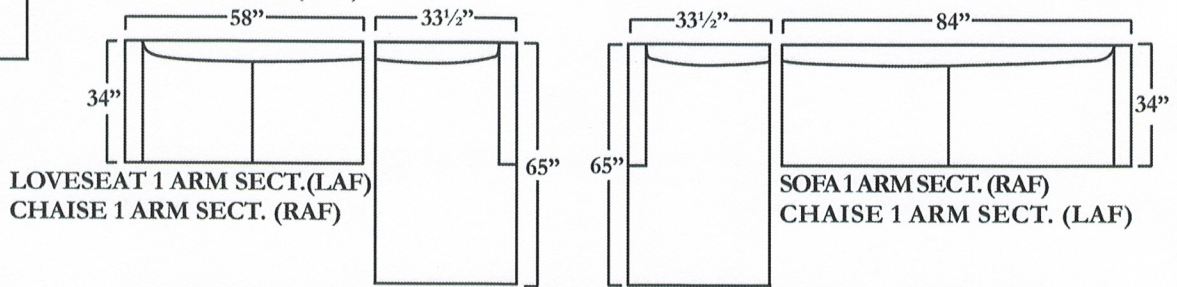

LOVESEAT 1 ARM SECT.(RAF)
CHAISE 1 ARM SECT. (LAF)

LOVESEAT 1 ARM SECT.(LAF)
CHAISE 1 ARM SECT. (RAF)

SOFA 1 ARM SECT. (RAF)
CHAISE 1 ARM SECT. (LAF)

NOTE: MEASUREMENTS MAY VARY FROM 1" TO 1/2". FLORES DESIGN INC. IS NOT RESPONSIBLE FOR MEASUREMENT VARIATION.