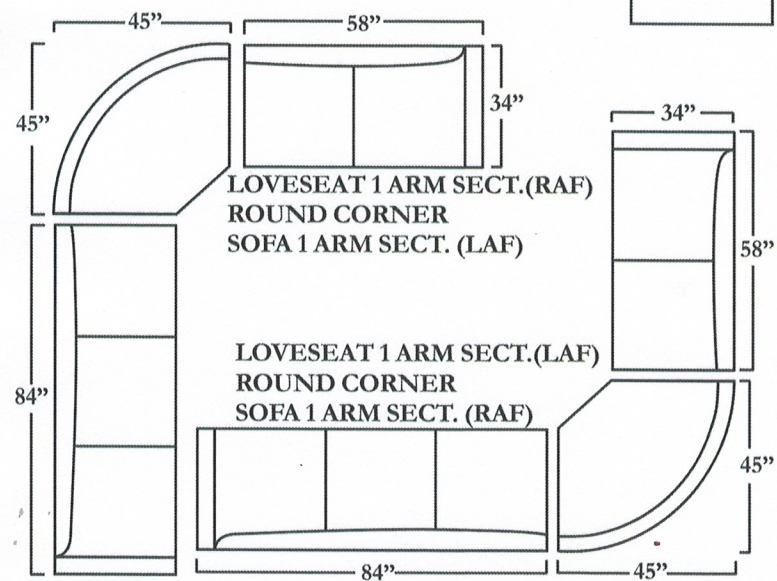

SOFA 2 ARM
~As Shown~

Note: Pull-Out Sleeper Is Not Available For This Style. Due To The Height Of Leg & Thickness Of Front Rail.

SOFA W/RETURN (RAF)
SOFA 1 ARM SECT. (LAF)

SOFAW/ RETURN (LAF)
SOFA 1 ARM SECT. (RAF)

CHAIR 2 ARM

SOFA 1 ARM SECT. (LAF)
CHAISE 1 ARM SECT. #91415 (RAF)
~As Shown~

SOFA W/ RETURN (RAF)
LOVESEAT 1 ARM SECT.(LAF)

SOFA W/ RETURN (LAF)
LOVESEAT 1 ARM SECT.(RAF)

LOVESEAT 1 ARM SECT.(RAF)
ROUND CORNER
SOFA 1 ARM SECT. (LAF)

LOVESEAT 1 ARM SECT.(LAF)
ROUND CORNER
SOFA 1 ARM SECT. (RAF)

CHAISE 1 ARM SECT. (LAF)
ARMLESS SOFA
SQUARE CORNER #350
SOFA 1 ARM SECT. (RAF)

SOFA 1 ARM SECT. (RAF)
ROUND CORNER
SOFA 1 ARM SECT. (LAF)

CHAIR 1/2 2 ARM

NOTE: MEASUREMENTS MAY VARY FROM 1" TO 1/2". FLORES DESIGN INC. IS NOT RESPONSIBLE FOR MEASUREMENT VARIATION.