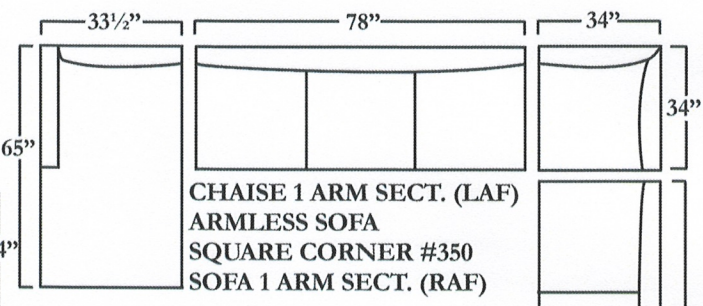

SOFA 2 ARM
~As Shown~

Note: Pull-Out Sleeper Is Not Available For This Style. Due To The Height Of Leg & Thickness Of Front Rail.

SOFA W/RETURN (RAF)
SOFA 1 ARM SECT. (LAF)

SOFAW/ RETURN (LAF)
SOFA 1 ARM SECT. (RAF)

CHAIR 2 ARM

SOFA 1 ARM SECT. (LAF)
CHAISE 1 ARM SECT. #91415 (RAF)
~As Shown~

SOFA W/ RETURN (RAF)
LOVESEAT 1 ARM SECT.(LAF)

SOFA W/ RETURN (LAF)
LOVESEAT 1 ARM SECT.(RAF)

LOVESEAT 1 ARM SECT.(RAF)
ROUND CORNER
SOFA 1 ARM SECT. (LAF)

LOVESEAT 1 ARM SECT.(LAF)
ROUND CORNER
SOFA 1 ARM SECT. (RAF)

CHAISE 1 ARM SECT. (LAF)
ARMLESS SOFA
SQUARE CORNER #350
SOFA 1 ARM SECT. (RAF)

SOFA 1 ARM SECT. (RAF)
ROUND CORNER
SOFA 1 ARM SECT. (LAF)

CHAIR 1/2 2 ARM

NOTE: MEASUREMENTS MAY VARY FROM 1" TO 1/2". FLORES DESIGN INC. IS NOT RESPONSIBLE FOR MEASUREMENT VARIATION.