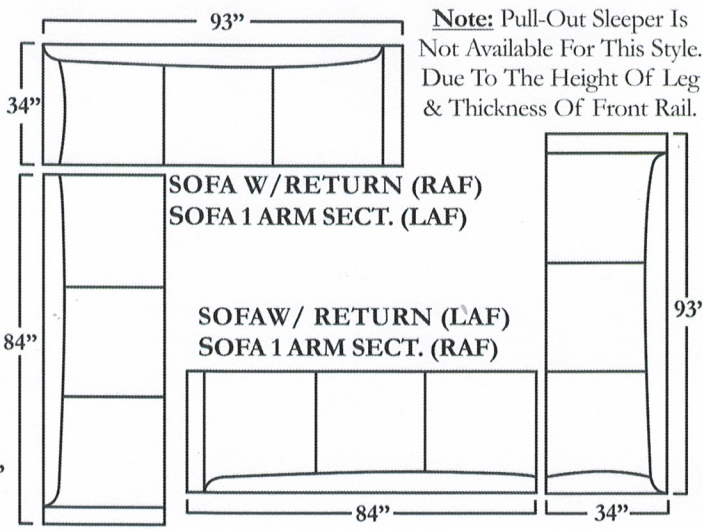

SOFA 2 ARM
~As Shown~

Note: Pull-Out Sleeper Is Not Available For This Style. Due To The Height Of Leg & Thickness Of Front Rail.

SOFA W/RETURN (RAF)
SOFA 1 ARM SECT. (LAF)

SOFAW/ RETURN (LAF)
SOFA 1 ARM SECT. (RAF)

CHAIR 2 ARM

SOFA 1 ARM SECT. (LAF)
CHAISE 1 ARM SECT. #91415 (RAF)
~As Shown~

SOFA W/ RETURN (RAF)
LOVESEAT 1 ARM SECT.(LAF)

SOFA W/ RETURN (LAF)
LOVESEAT 1 ARM SECT.(RAF)

LOVESEAT 1 ARM SECT.(RAF)
ROUND CORNER
SOFA 1 ARM SECT. (LAF)

LOVESEAT 1 ARM SECT.(LAF)
ROUND CORNER
SOFA 1 ARM SECT. (RAF)

CHAISE 1 ARM SECT. (LAF)
ARMLESS SOFA
SQUARE CORNER #350
SOFA 1 ARM SECT. (RAF)

SOFA 1 ARM SECT. (RAF)
ROUND CORNER
SOFA 1 ARM SECT. (LAF)

CHAIR 1/2 2 ARM

NOTE: MEASUREMENTS MAY VARY FROM 1" TO 1/2". FLORES DESIGN INC. IS NOT RESPONSIBLE FOR MEASUREMENT VARIATION.