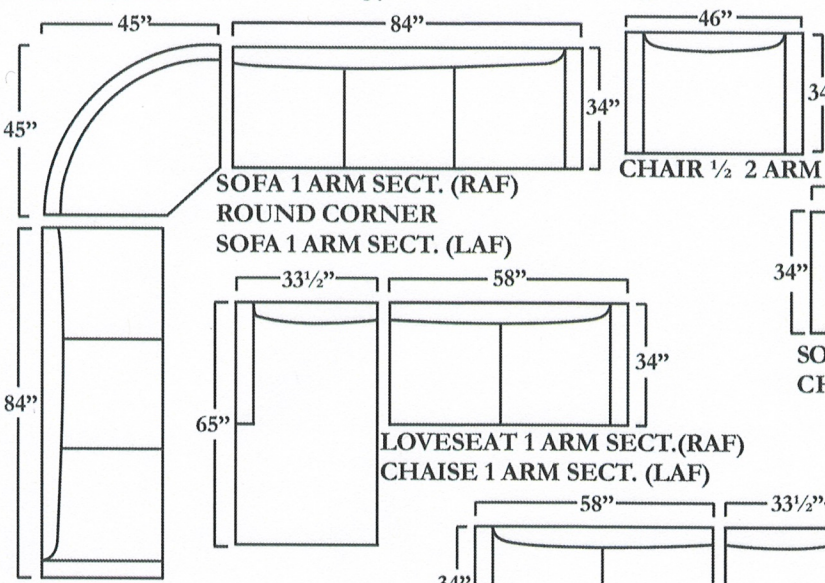

SOFA 2 ARM
~As Shown~

Note: Pull-Out Sleeper Is Not Available For This Style. Due To The Height Of Leg & Thickness Of Front Rail.

SOFA W/RETURN (RAF)
SOFA 1 ARM SECT. (LAF)

SOFAW/ RETURN (LAF)
SOFA 1 ARM SECT. (RAF)

CHAIR 2 ARM

SOFA 1 ARM SECT. (LAF)
CHAISE 1 ARM SECT. #91415 (RAF)
~As Shown~

SOFA W/ RETURN (RAF)
LOVESEAT 1 ARM SECT.(LAF)

SOFA W/ RETURN (LAF)
LOVESEAT 1 ARM SECT.(RAF)

LOVESEAT 1 ARM SECT.(RAF)
ROUND CORNER
SOFA 1 ARM SECT. (LAF)

LOVESEAT 1 ARM SECT.(LAF)
ROUND CORNER
SOFA 1 ARM SECT. (RAF)

CHAISE 1 ARM SECT. (LAF)
ARMLESS SOFA
SQUARE CORNER #350
SOFA 1 ARM SECT. (RAF)

SOFA 1 ARM SECT. (RAF)
ROUND CORNER
SOFA 1 ARM SECT. (LAF)

CHAIR 1/2 2 ARM

NOTE: MEASUREMENTS MAY VARY FROM 1" TO 1/2". FLORES DESIGN INC. IS NOT RESPONSIBLE FOR MEASUREMENT VARIATION.