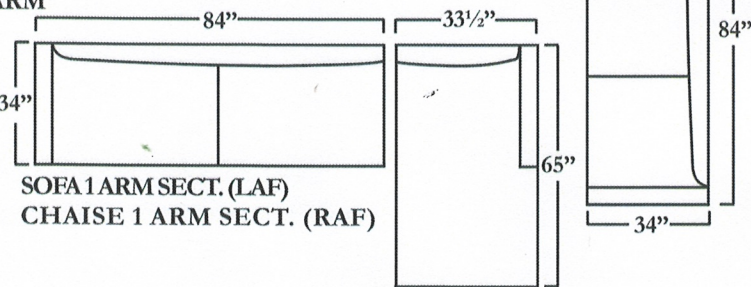

CHAISE 1 ARM SECT. (LAF)
ARMLESS SOFA
SQUARE CORNER #350
SOFA 1 ARM SECT. (RAF)

CHAIR 1/2 2 ARM

SOFA 1 ARM SECT. (LAF)
CHAISE 1 ARM SECT. (RAF)