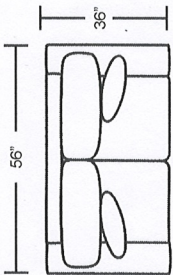

Sofa

Loveseat

Chair

Ottoman

Studio Sofa

DIMENSIONS ARE APPROXIMATE

Item No.	Item	Overall Length	Overall Depth	Overall Height	Seat Width	Seat Depth	Seat Height	Arm Height
511601	Sofa	80	36	36	72	20	20	25
511641	Studio Sofa	72	36	36	64	20	20	25
511602	Loveseat	56	36	36	48	20	20	25
511603	Chair	32	36	36	24	20	20	25
511604	Ottoman	24	18	19	-	-	-	-