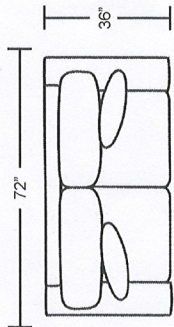

Sofa

Loveseat

Chair

Ottoman

Studio Sofa

DIMENSIONS ARE APPROXIMATE

Item No.	Item	Overall Length	Overall Depth	Overall Height	Seat Width	Seat Depth	Seat Height	Arm Height
511601	Sofa	80	36	36	72	20	20	25
511641	Studio Sofa	72	36	36	64	20	20	25
511602	Loveseat	56	36	36	48	20	20	25
511603	Chair	32	36	36	24	20	20	25
511604	Ottoman	24	18	19	-	-	-	-