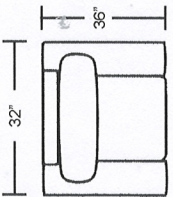

Sofa

Loveseat

Chair

Ottoman

Studio Sofa

DIMENSIONS ARE APPROXIMATE

Item No.	Item	Overall Length	Overall Depth	Overall Height	Seat Width	Seat Depth	Seat Height	Arm Height
511601	Sofa	80	36	36	72	20	20	25
511641	Studio Sofa	72	36	36	64	20	20	25
511602	Loveseat	56	36	36	48	20	20	25
511603	Chair	32	36	36	24	20	20	25
511604	Ottoman	24	18	19	-	-	-	-