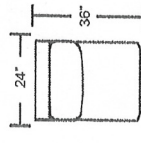

Armless Loveseat

Armless Chair