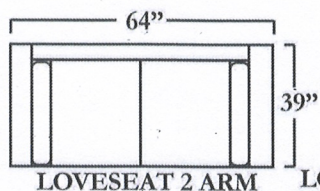

LOVESEAT 1 ARM SECT. (LAF)
ROUND CORNER
SOFA 1 ARM SECT. (RAF)

SOFA 1 ARM SECT. (RAF)
ROUND CORNER
SOFA 1 ARM SECT. (LAF)

SOFA 1 ARM SECT. (RAF)
CHAISE 1 ARM SECT. (LAF)

LOVESEAT 1 ARM SECT. (RAF)
CHAISE 1 ARM SECT.(LAF)

LOVESEAT 2 ARM

LOVESEAT 1 ARM SECT. (LAF)
CHAISE 1 ARM SECT.(RAF)

NOTE: MEASUREMENTS MAY VARY FROM 1" TO 1/2". FLORES DESIGN INC.
IS NOT RESPONSIBLE FOR MEASUREMENT VARIATION.