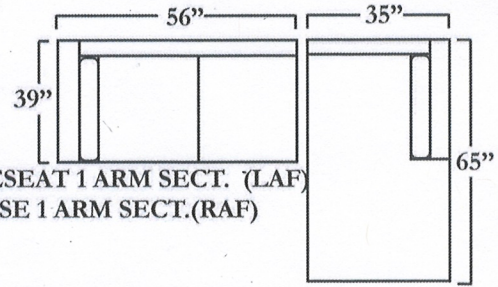

LOVESEAT 1 ARM SECT. (LAF)
ROUND CORNER
SOFA 1 ARM SECT. (RAF)

SOFA 1 ARM SECT. (RAF)
ROUND CORNER
SOFA 1 ARM SECT. (LAF)

SOFA 1 ARM SECT. (RAF)
CHAISE 1 ARM SECT. (LAF)

LOVESEAT 1 ARM SECT. (RAF)
CHAISE 1 ARM SECT.(LAF)

LOVESEAT 2 ARM

LOVESEAT 1 ARM SECT. (LAF)
CHAISE 1 ARM SECT.(RAF)

NOTE: MEASUREMENTS MAY VARY FROM 1" TO 1/2". FLORES DESIGN INC.
IS NOT RESPONSIBLE FOR MEASUREMENT VARIATION.