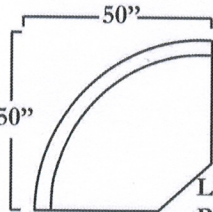

NOTE: Arm Pillow
Is Seam Onto The
Arm Of Frame.

SOFA 2 ARM
~As Shown~

CHAIR 2 ARM

SOFA W/ RETURN(LAF)
LOVESEAT 1 ARM SECT. (RAF)

SOFA 1 ARM SECT. (LAF)
CHAISE 1 ARM SECT. #63214(RAF)
~As Shown~

SOFA W/ RETURN (RAF)
LOVESEAT 1 ARM SECT. (LAF)

SOFA W/RETURN(RAF)
SOFA 1 ARM SECT. (LAF)

SOFA 1 ARM SECT. (LAF)
CHAISE 1 ARM SECT. (RAF)

SOFA W/ RETURN (LAF)
SOFA 1 ARM SECT. (RAF)

LOVESEAT 1 ARM SECT. (RAF)
ROUND CORNER
SOFA 1 ARM SECT. (LAF)

LOVESEAT 1 ARM SECT. (LAF)
ROUND CORNER
SOFA 1 ARM SECT. (RAF)

LOVESEAT 2 ARM

LOVESEAT 1 ARM SECT. (LAF)
CHAISE 1 ARM SECT.(RAF)

NOTE: MEASUREMENTS MAY VARY FROM 1" TO 2 1/2". FLORES DESIGN INC.
IS NOT RESPONSIBLE FOR MEASUREMENT VARIATION.