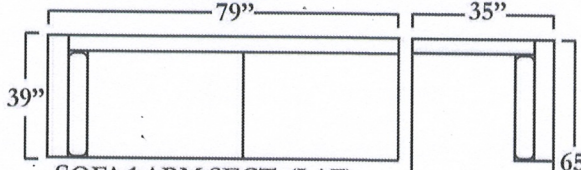

NOTE: Arm Pillow
Is Seam Onto The
Arm Of Frame.

SOFA 2 ARM
~As Shown~

CHAIR 2 ARM

SOFA W/ RETURN(LAF)
LOVESEAT 1 ARM SECT. (RAF)

SOFA 1 ARM SECT. (LAF)
CHAISE 1 ARM SECT. #63214(RAF)
~As Shown~

SOFA W/ RETURN (RAF)
LOVESEAT 1 ARM SECT. (LAF)

SOFA W/RETURN(RAF)
SOFA 1 ARM SECT. (LAF)

SOFA 1 ARM SECT. (LAF)
CHAISE 1 ARM SECT. (RAF)

SOFA W/ RETURN (LAF)
SOFA 1 ARM SECT. (RAF)

LOVESEAT 1 ARM SECT. (RAF)
ROUND CORNER
SOFA 1 ARM SECT. (LAF)

LOVESEAT 1 ARM SECT. (LAF)
ROUND CORNER
SOFA 1 ARM SECT. (RAF)

LOVESEAT 2 ARM

LOVESEAT 1 ARM SECT. (LAF)
CHAISE 1 ARM SECT.(RAF)

NOTE: MEASUREMENTS MAY VARY FROM 1" TO 2 1/2". FLORES DESIGN INC.
IS NOT RESPONSIBLE FOR MEASUREMENT VARIATION.