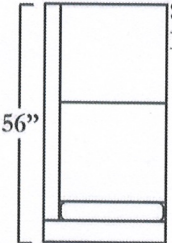

NOTE: Arm Pillow
Is Seam Onto The
Arm Of Frame.

SOFA 2 ARM
~As Shown~

CHAIR 2 ARM

SOFA W/ RETURN(LAF)
LOVESEAT 1 ARM SECT. (RAF)

SOFA 1 ARM SECT. (LAF)
CHAISE 1 ARM SECT. #63214(RAF)
~As Shown~

SOFA W/ RETURN (RAF)
LOVESEAT 1 ARM SECT. (LAF)

SOFA W/RETURN(RAF)
SOFA 1 ARM SECT. (LAF)

SOFA 1 ARM SECT. (LAF)
CHAISE 1 ARM SECT. (RAF)

SOFA W/ RETURN (LAF)
SOFA 1 ARM SECT. (RAF)

LOVESEAT 1 ARM SECT. (RAF)
ROUND CORNER
SOFA 1 ARM SECT. (LAF)

LOVESEAT 1 ARM SECT. (LAF)
ROUND CORNER
SOFA 1 ARM SECT. (RAF)

CHAISE 1 ARM SECT. (LAF)
ARMLESS SOFA
ROUND CORNER
SOFA 1 ARM SECT. (RAF)

SOFA 1 ARM SECT. (RAF)
ROUND CORNER
SOFA 1 ARM SECT. (LAF)

SOFA 1 ARM SECT. (RAF)
CHAISE 1 ARM SECT. (LAF)

LOVESEAT 1 ARM SECT. (RAF)
CHAISE 1 ARM SECT.(LAF)

LOVESEAT 2 ARM

LOVESEAT 1 ARM SECT. (LAF)
CHAISE 1 ARM SECT.(RAF)

NOTE: MEASUREMENTS MAY VARY FROM 1" TO 2 1/2". FLORES DESIGN INC.
IS NOT RESPONSIBLE FOR MEASUREMENT VARIATION.