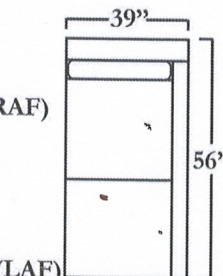

NOTE: Arm Pillow
Is Seam Onto The
Arm Of Frame.

SOFA 2 ARM
~As Shown~

CHAIR 2 ARM

SOFA W/ RETURN(LAF)
LOVESEAT 1 ARM SECT. (RAF)

SOFA 1 ARM SECT. (LAF)
CHAISE 1 ARM SECT. #63214(RAF)
~As Shown~

SOFA W/ RETURN (RAF)
LOVESEAT 1 ARM SECT. (LAF)

SOFA W/RETURN(RAF)
SOFA 1 ARM SECT. (LAF)

SOFA 1 ARM SECT. (LAF)
CHAISE 1 ARM SECT. (RAF)

SOFA W/ RETURN (LAF)
SOFA 1 ARM SECT. (RAF)

LOVESEAT 1 ARM SECT. (RAF)
ROUND CORNER
SOFA 1 ARM SECT. (LAF)

LOVESEAT 1 ARM SECT. (LAF)
ROUND CORNER
SOFA 1 ARM SECT. (RAF)

CHAISE 1 ARM SECT. (LAF)
ARMLESS SOFA
ROUND CORNER
SOFA 1 ARM SECT. (RAF)

SOFA 1 ARM SECT. (RAF)
ROUND CORNER
SOFA 1 ARM SECT. (LAF)

SOFA 1 ARM SECT. (RAF)
CHAISE 1 ARM SECT. (LAF)

LOVESEAT 1 ARM SECT. (RAF)
CHAISE 1 ARM SECT.(LAF)

LOVESEAT 2 ARM

LOVESEAT 1 ARM SECT. (LAF)
CHAISE 1 ARM SECT.(RAF)

NOTE: MEASUREMENTS MAY VARY FROM 1" TO 2 1/2". FLORES DESIGN INC.
IS NOT RESPONSIBLE FOR MEASUREMENT VARIATION.