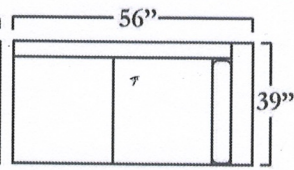

NOTE: Arm Pillow
Is Seam Onto The
Arm Of Frame.

SOFA 2 ARM
~As Shown~

CHAIR 2 ARM

SOFA W/ RETURN(LAF)
LOVESEAT 1 ARM SECT. (RAF)

SOFA 1 ARM SECT. (LAF)
CHAISE 1 ARM SECT. #63214(RAF)
~As Shown~

SOFA W/ RETURN (RAF)
LOVESEAT 1 ARM SECT. (LAF)

SOFA W/RETURN(RAF)
SOFA 1 ARM SECT. (LAF)

SOFA 1 ARM SECT. (LAF)
CHAISE 1 ARM SECT. (RAF)

SOFA W/ RETURN (LAF)
SOFA 1 ARM SECT. (RAF)

LOVESEAT 1 ARM SECT. (RAF)
ROUND CORNER
SOFA 1 ARM SECT. (LAF)

LOVESEAT 1 ARM SECT. (LAF)
ROUND CORNER
SOFA 1 ARM SECT. (RAF)

LOVESEAT 2 ARM

LOVESEAT 1 ARM SECT. (LAF)
CHAISE 1 ARM SECT.(RAF)

NOTE: MEASUREMENTS MAY VARY FROM 1" TO 2 1/2". FLORES DESIGN INC.
IS NOT RESPONSIBLE FOR MEASUREMENT VARIATION.