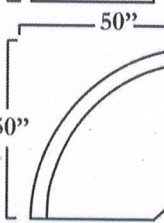

NOTE: Arm Pillow
Is Seam Onto The
Arm Of Frame.

SOFA 2 ARM
~As Shown~

CHAIR 2 ARM

SOFA W/ RETURN(LAF)
LOVESEAT 1 ARM SECT. (RAF)

SOFA 1 ARM SECT. (LAF)
CHAISE 1 ARM SECT. #63214(RAF)
~As Shown~

SOFA W/ RETURN (RAF)
LOVESEAT 1 ARM SECT. (LAF)

SOFA W/RETURN(RAF)
SOFA 1 ARM SECT. (LAF)

SOFA 1 ARM SECT. (LAF)
CHAISE 1 ARM SECT. (RAF)

SOFA W/ RETURN (LAF)
SOFA 1 ARM SECT. (RAF)

LOVESEAT 1 ARM SECT. (RAF)
ROUND CORNER
SOFA 1 ARM SECT. (LAF)

LOVESEAT 1 ARM SECT. (LAF)
ROUND CORNER
SOFA 1 ARM SECT. (RAF)

CHAISE 1 ARM SECT. (LAF)
ARMLESS SOFA
ROUND CORNER
SOFA 1 ARM SECT. (RAF)

SOFA 1 ARM SECT. (RAF)
ROUND CORNER
SOFA 1 ARM SECT. (LAF)

SOFA 1 ARM SECT. (RAF)
CHAISE 1 ARM SECT. (LAF)

LOVESEAT 1 ARM SECT. (RAF)
CHAISE 1 ARM SECT.(LAF)

LOVESEAT 2 ARM

LOVESEAT 1 ARM SECT. (LAF)
CHAISE 1 ARM SECT.(RAF)

NOTE: MEASUREMENTS MAY VARY FROM 1" TO 2 1/2". FLORES DESIGN INC.
IS NOT RESPONSIBLE FOR MEASUREMENT VARIATION.