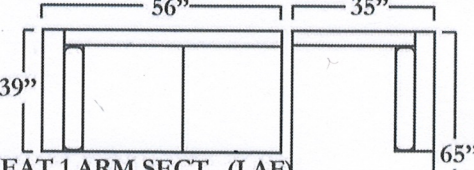

CHAISE 1 ARM SECT. (LAF)
ARMLESS SOFA
ROUND CORNER
SOFA 1 ARM SECT. (RAF)

SOFA 1 ARM SECT. (RAF)
ROUND CORNER
SOFA 1 ARM SECT. (LAF)

SOFA 1 ARM SECT. (RAF)
CHAISE 1 ARM SECT. (LAF)

LOVESEAT 1 ARM SECT. (RAF)
CHAISE 1 ARM SECT.(LAF)

LOVESEAT 2 ARM

LOVESEAT 1 ARM SECT. (LAF)
CHAISE 1 ARM SECT.(RAF)

NOTE: MEASUREMENTS MAY VARY FROM 1" TO 2 1/2". FLORES DESIGN INC.
IS NOT RESPONSIBLE FOR MEASUREMENT VARIATION.