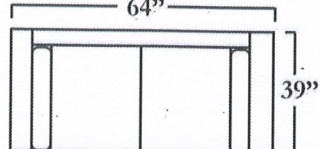

CHAISE 1 ARM SECT. (LAF)
ARMLESS SOFA
ROUND CORNER
SOFA 1 ARM SECT. (RAF)

SOFA 1 ARM SECT. (RAF)
ROUND CORNER
SOFA 1 ARM SECT. (LAF)

SOFA 1 ARM SECT. (RAF)
CHAISE 1 ARM SECT. (LAF)

LOVESEAT 1 ARM SECT. (RAF)
CHAISE 1 ARM SECT.(LAF)

LOVESEAT 2 ARM

LOVESEAT 1 ARM SECT. (LAF)
CHAISE 1 ARM SECT.(RAF)

NOTE: MEASUREMENTS MAY VARY FROM 1" TO 2 1/2". FLORES DESIGN INC.
IS NOT RESPONSIBLE FOR MEASUREMENT VARIATION.