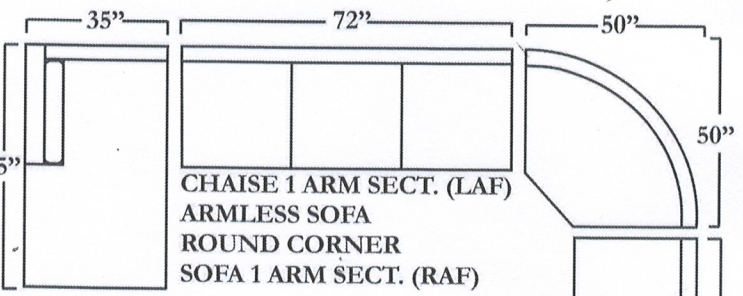

NOTE: Arm Pillow
Is Seam Onto The
Arm Of Frame.

SOFA 2 ARM
~As Shown~

CHAIR 2 ARM

SOFA W/ RETURN(LAF)
LOVESEAT 1 ARM SECT. (RAF)

SOFA 1 ARM SECT. (LAF)
CHAISE 1 ARM SECT. #63214(RAF)
~As Shown~

SOFA W/ RETURN (RAF)
LOVESEAT 1 ARM SECT. (LAF)

SOFA W/RETURN(RAF)
SOFA 1 ARM SECT. (LAF)

SOFA 1 ARM SECT. (LAF)
CHAISE 1 ARM SECT. (RAF)

SOFA W/ RETURN (LAF)
SOFA 1 ARM SECT. (RAF)

LOVESEAT 1 ARM SECT. (RAF)
ROUND CORNER
SOFA 1 ARM SECT. (LAF)

LOVESEAT 1 ARM SECT. (LAF)
ROUND CORNER
SOFA 1 ARM SECT. (RAF)

CHAISE 1 ARM SECT. (LAF)
ARMLESS SOFA
ROUND CORNER
SOFA 1 ARM SECT. (RAF)

SOFA 1 ARM SECT. (RAF)
ROUND CORNER
SOFA 1 ARM SECT. (LAF)

SOFA 1 ARM SECT. (RAF)
CHAISE 1 ARM SECT. (LAF)

LOVESEAT 1 ARM SECT. (RAF)
CHAISE 1 ARM SECT.(LAF)

LOVESEAT 2 ARM

LOVESEAT 1 ARM SECT. (LAF)
CHAISE 1 ARM SECT.(RAF)

NOTE: MEASUREMENTS MAY VARY FROM 1" TO 2 1/2". FLORES DESIGN INC.
IS NOT RESPONSIBLE FOR MEASUREMENT VARIATION.