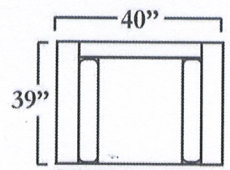

NOTE: Arm Pillow
Is Seam Onto The
Arm Of Frame.

SOFA 2 ARM
~As Shown~

CHAIR 2 ARM

SOFA W/ RETURN(LAF)
LOVESEAT 1 ARM SECT. (RAF)

SOFA 1 ARM SECT. (LAF)
CHAISE 1 ARM SECT. #63214(RAF)
~As Shown~

SOFA W/ RETURN (RAF)
LOVESEAT 1 ARM SECT. (LAF)

SOFA W/RETURN(RAF)
SOFA 1 ARM SECT. (LAF)

SOFA 1 ARM SECT. (LAF)
CHAISE 1 ARM SECT. (RAF)

SOFA W/ RETURN (LAF)
SOFA 1 ARM SECT. (RAF)

LOVESEAT 1 ARM SECT. (RAF)
ROUND CORNER
SOFA 1 ARM SECT. (LAF)

LOVESEAT 1 ARM SECT. (LAF)
ROUND CORNER
SOFA 1 ARM SECT. (RAF)

LOVESEAT 2 ARM

LOVESEAT 1 ARM SECT. (LAF)
CHAISE 1 ARM SECT.(RAF)

NOTE: MEASUREMENTS MAY VARY FROM 1" TO 2 1/2". FLORES DESIGN INC.
IS NOT RESPONSIBLE FOR MEASUREMENT VARIATION.