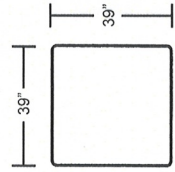

Cocktail Ottoman