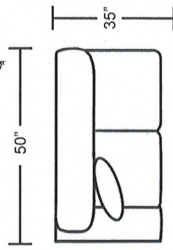

Left Arm Loveseat

Armless Loveseat

Left Arm 1-Arm Chaise

Right Arm Loveseat

Right Arm Sofa

Armless Chair

Square Corner

Right Arm 1-Arm Chaise

DIMENSIONS ARE APPROXIMATE

Item No.	Item	Overall Length	Overall Depth	Overall Height	Inside Seat Width	Seat Depth	Seat Height	Arm Height
503401	Sofa	76	35	35	65	22	20	26
503441	Studio Sofa	70	35	35	59	22	20	26
503402	Loveseat	55	35	35	43	22	20	26
503403	Chair	34	35	35	22	22	20	26
503404	Ottoman	24	18	19	-	-	-	-
503442	Cocktail Ottoman	39	39	19	-	-	-	-
503439 / 503440	Left Arm / Right Arm Sofa with Return	83	35	35	65	22	20	26
503416 / 503417	Left Arm / Right Arm Sofa	71	35	35	65	22	20	26
503418 / 503419	Left Arm / Right Arm Loveseat	50	35	35	43	22	20	26
503422 / 503423	Left Arm / Right Arm Chaise	28	63	35	22	50	20	26
503425	Armless Loveseat	44	35	35	44	22	20	-
503426	Armless Chair	22	35	35	22	22	20	-
503415	Square Corner	35	35	35	20	22	20	-