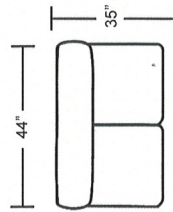

Sofa

Studio Sofa

Loveseat

Chair

Ottoman

Cocktail Ottoman

Left Arm Sofa with Return

Left Arm Sofa

Left Arm Loveseat

Armless Loveseat

Left Arm 1-Arm Chaise

Right Arm Loveseat

Right Arm Sofa

Armless Chair

Square Corner

Right Arm 1-Arm Chaise

DIMENSIONS ARE APPROXIMATE

Item No.	Item	Overall Length	Overall Depth	Overall Height	Inside Seat Width	Seat Depth	Seat Height	Arm Height
503401	Sofa	76	35	35	65	22	20	26
503441	Studio Sofa	70	35	35	59	22	20	26
503402	Loveseat	55	35	35	43	22	20	26
503403	Chair	34	35	35	22	22	20	26
503404	Ottoman	24	18	19	-	-	-	-
503442	Cocktail Ottoman	39	39	19	-	-	-	-
503439 / 503440	Left Arm / Right Arm Sofa with Return	83	35	35	65	22	20	26
503416 / 503417	Left Arm / Right Arm Sofa	71	35	35	65	22	20	26
503418 / 503419	Left Arm / Right Arm Loveseat	50	35	35	43	22	20	26
503422 / 503423	Left Arm / Right Arm Chaise	28	63	35	22	50	20	26
503425	Armless Loveseat	44	35	35	44	22	20	-
503426	Armless Chair	22	35	35	22	22	20	-
503415	Square Corner	35	35	35	20	22	20	-