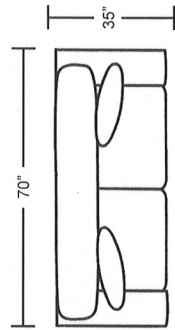

Sofa

Studio Sofa

Loveseat

Chair

Ottoman

Cocktail Ottoman

Left Arm Sofa with Return

Left Arm Sofa

Left Arm Loveseat

Armless Loveseat

Left Arm 1-Arm Chaise

Right Arm Loveseat

Right Arm Sofa

Armless Chair

Square Corner

Right Arm 1-Arm Chaise

DIMENSIONS ARE APPROXIMATE

Item No.	Item	Overall Length	Overall Depth	Overall Height	Inside Seat Width	Seat Depth	Seat Height	Arm Height
503401	Sofa	76	35	35	65	22	20	26
503441	Studio Sofa	70	35	35	59	22	20	26
503402	Loveseat	55	35	35	43	22	20	26
503403	Chair	34	35	35	22	22	20	26
503404	Ottoman	24	18	19	-	-	-	-
503442	Cocktail Ottoman	39	39	19	-	-	-	-
503439 / 503440	Left Arm / Right Arm Sofa with Return	83	35	35	65	22	20	26
503416 / 503417	Left Arm / Right Arm Sofa	71	35	35	65	22	20	26
503418 / 503419	Left Arm / Right Arm Loveseat	50	35	35	43	22	20	26
503422 / 503423	Left Arm / Right Arm Chaise	28	63	35	22	50	20	26
503425	Armless Loveseat	44	35	35	44	22	20	-
503426	Armless Chair	22	35	35	22	22	20	-
503415	Square Corner	35	35	35	20	22	20	-