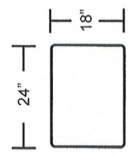

Ottoman

DIMENSIONS ARE APPROXIMATE

Item No.	Item	Overall Length	Overall Depth	Overall Height	Inside Seat Width	Seat Depth	Seat Height	Arm Height
503401	Sofa	76	35	35	65	22	20	26
503441	Studio Sofa	70	35	35	59	22	20	26
503402	Loveseat	55	35	35	43	22	20	26
503403	Chair	34	35	35	22	22	20	26
503404	Ottoman	24	18	19	-	-	-	-
503442	Cocktail Ottoman	39	39	19	-	-	-	-
503439 / 503440	Left Arm / Right Arm Sofa with Return	83	35	35	65	22	20	26
503416 / 503417	Left Arm / Right Arm Sofa	71	35	35	65	22	20	26
503418 / 503419	Left Arm / Right Arm Loveseat	50	35	35	43	22	20	26
503422 / 503423	Left Arm / Right Arm Chaise	28	63	35	22	50	20	26
503425	Armless Loveseat	44	35	35	44	22	20	-
503426	Armless Chair	22	35	35	22	22	20	-
503415	Square Corner	35	35	35	20	22	20	-