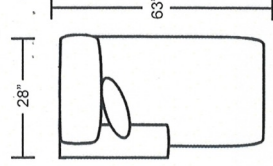

DIMENSIONS ARE APPROXIMATE

Item No.	Item	Overall Length	Overall Depth	Overall Height	Inside Seat Width	Seat Depth	Seat Height	Arm Height
503401	Sofa	76	35	35	65	22	20	26
503441	Studio Sofa	70	35	35	59	22	20	26
503402	Loveseat	55	35	35	43	22	20	26
503403	Chair	34	35	35	22	22	20	26
503404	Ottoman	24	18	19	-	-	-	-
503442	Cocktail Ottoman	39	39	19	-	-	-	-
503439 / 503440	Left Arm / Right Arm Sofa with Return	83	35	35	65	22	20	26
503416 / 503417	Left Arm / Right Arm Sofa	71	35	35	65	22	20	26
503418 / 503419	Left Arm / Right Arm Loveseat	50	35	35	43	22	20	26
503422 / 503423	Left Arm / Right Arm Chaise	28	63	35	22	50	20	26
503425	Armless Loveseat	44	35	35	44	22	20	-
503426	Armless Chair	22	35	35	22	22	20	-
503415	Square Corner	35	35	35	20	22	20	-