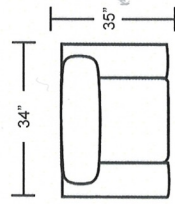

Chair

DIMENSIONS ARE APPROXIMATE

Item No.	Item	Overall Length	Overall Depth	Overall Height	Inside Seat Width	Seat Depth	Seat Height	Arm Height
503401	Sofa	76	35	35	65	22	20	26
503441	Studio Sofa	70	35	35	59	22	20	26
503402	Loveseat	55	35	35	43	22	20	26
503403	Chair	34	35	35	22	22	20	26
503404	Ottoman	24	18	19	-	-	-	-
503442	Cocktail Ottoman	39	39	19	-	-	-	-
503439 / 503440	Left Arm / Right Arm Sofa with Return	83	35	35	65	22	20	26
503416 / 503417	Left Arm / Right Arm Sofa	71	35	35	65	22	20	26
503418 / 503419	Left Arm / Right Arm Loveseat	50	35	35	43	22	20	26
503422 / 503423	Left Arm / Right Arm Chaise	28	63	35	22	50	20	26
503425	Armless Loveseat	44	35	35	44	22	20	-
503426	Armless Chair	22	35	35	22	22	20	-
503415	Square Corner	35	35	35	20	22	20	-