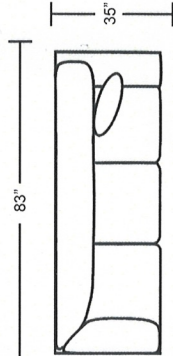

Sofa

Left Arm Sofa with Return