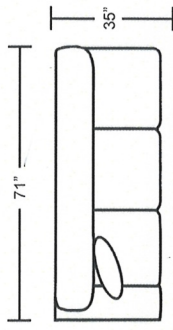

Sofa

Studio Sofa

Loveseat

Chair

Ottoman

Cocktail Ottoman

Left Arm Sofa with Return

Left Arm Sofa

Left Arm Loveseat

Armless Loveseat

Left Arm 1-Arm Chaise

Right Arm Loveseat

Right Arm Sofa

Armless Chair

Square Corner

Right Arm 1-Arm Chaise

DIMENSIONS ARE APPROXIMATE

Item No.	Item	Overall Length	Overall Depth	Overall Height	Inside Seat Width	Seat Depth	Seat Height	Arm Height
503401	Sofa	76	35	35	65	22	20	26
503441	Studio Sofa	70	35	35	59	22	20	26
503402	Loveseat	55	35	35	43	22	20	26
503403	Chair	34	35	35	22	22	20	26
503404	Ottoman	24	18	19	-	-	-	-
503442	Cocktail Ottoman	39	39	19	-	-	-	-
503439 / 503440	Left Arm / Right Arm Sofa with Return	83	35	35	65	22	20	26
503416 / 503417	Left Arm / Right Arm Sofa	71	35	35	65	22	20	26
503418 / 503419	Left Arm / Right Arm Loveseat	50	35	35	43	22	20	26
503422 / 503423	Left Arm / Right Arm Chaise	28	63	35	22	50	20	26
503425	Armless Loveseat	44	35	35	44	22	20	-
503426	Armless Chair	22	35	35	22	22	20	-
503415	Square Corner	35	35	35	20	22	20	-