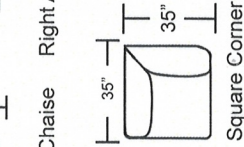

Left Arm Loveseat

Armless Loveseat

Left Arm 1-Arm Chaise

Right Arm Loveseat

Right Arm Sofa

Armless Chair

Square Corner

Right Arm 1-Arm Chaise

DIMENSIONS ARE APPROXIMATE

Item No.	Item	Overall Length	Overall Depth	Overall Height	Inside Seat Width	Seat Depth	Seat Height	Arm Height
503401	Sofa	76	35	35	65	22	20	26
503441	Studio Sofa	70	35	35	59	22	20	26
503402	Loveseat	55	35	35	43	22	20	26
503403	Chair	34	35	35	22	22	20	26
503404	Ottoman	24	18	19	-	-	-	-
503442	Cocktail Ottoman	39	39	19	-	-	-	-
503439 / 503440	Left Arm / Right Arm Sofa with Return	83	35	35	65	22	20	26
503416 / 503417	Left Arm / Right Arm Sofa	71	35	35	65	22	20	26
503418 / 503419	Left Arm / Right Arm Loveseat	50	35	35	43	22	20	26
503422 / 503423	Left Arm / Right Arm Chaise	28	63	35	22	50	20	26
503425	Armless Loveseat	44	35	35	44	22	20	-
503426	Armless Chair	22	35	35	22	22	20	-
503415	Square Corner	35	35	35	20	22	20	-