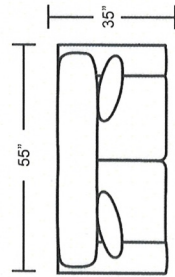

Sofa

Studio Sofa

Loveseat

Chair

Ottoman

Cocktail Ottoman

Left Arm Sofa with Return

Left Arm Sofa

Left Arm Loveseat

Armless Loveseat

Left Arm 1-Arm Chaise

Right Arm Loveseat

Right Arm Sofa

Armless Chair

Square Corner

Right Arm 1-Arm Chaise

DIMENSIONS ARE APPROXIMATE

Item No.	Item	Overall Length	Overall Depth	Overall Height	Inside Seat Width	Seat Depth	Seat Height	Arm Height
503401	Sofa	76	35	35	65	22	20	26
503441	Studio Sofa	70	35	35	59	22	20	26
503402	Loveseat	55	35	35	43	22	20	26
503403	Chair	34	35	35	22	22	20	26
503404	Ottoman	24	18	19	-	-	-	-
503442	Cocktail Ottoman	39	39	19	-	-	-	-
503439 / 503440	Left Arm / Right Arm Sofa with Return	83	35	35	65	22	20	26
503416 / 503417	Left Arm / Right Arm Sofa	71	35	35	65	22	20	26
503418 / 503419	Left Arm / Right Arm Loveseat	50	35	35	43	22	20	26
503422 / 503423	Left Arm / Right Arm Chaise	28	63	35	22	50	20	26
503425	Armless Loveseat	44	35	35	44	22	20	-
503426	Armless Chair	22	35	35	22	22	20	-
503415	Square Corner	35	35	35	20	22	20	-