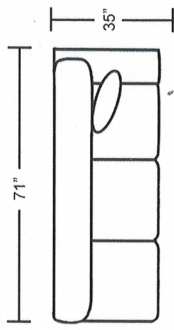

Left Arm Loveseat

Armless Loveseat

Left Arm 1-Arm Chaise

Right Arm Loveseat

Right Arm Sofa

Armless Chair

Square Corner

Right Arm 1-Arm Chaise

DIMENSIONS ARE APPROXIMATE

Item No.	Item	Overall Length	Overall Depth	Overall Height	Inside Seat Width	Seat Depth	Seat Height	Arm Height
503401	Sofa	76	35	35	65	22	20	26
503441	Studio Sofa	70	35	35	59	22	20	26
503402	Loveseat	55	35	35	43	22	20	26
503403	Chair	34	35	35	22	22	20	26
503404	Ottoman	24	18	19	-	-	-	-
503442	Cocktail Ottoman	39	39	19	-	-	-	-
503439 / 503440	Left Arm / Right Arm Sofa with Return	83	35	35	65	22	20	26
503416 / 503417	Left Arm / Right Arm Sofa	71	35	35	65	22	20	26
503418 / 503419	Left Arm / Right Arm Loveseat	50	35	35	43	22	20	26
503422 / 503423	Left Arm / Right Arm Chaise	28	63	35	22	50	20	26
503425	Armless Loveseat	44	35	35	44	22	20	-
503426	Armless Chair	22	35	35	22	22	20	-
503415	Square Corner	35	35	35	20	22	20	-