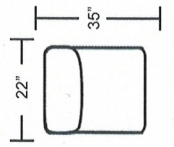

Left Arm Loveseat

Armless Loveseat

Left Arm 1-Arm Chaise

Right Arm Loveseat

Right Arm Sofa

Armless Chair

Square Corner

Right Arm 1-Arm Chaise

DIMENSIONS ARE APPROXIMATE

Item No.	Item	Overall Length	Overall Depth	Overall Height	Inside Seat Width	Seat Depth	Seat Height	Arm Height
503401	Sofa	76	35	35	65	22	20	26
503441	Studio Sofa	70	35	35	59	22	20	26
503402	Loveseat	55	35	35	43	22	20	26
503403	Chair	34	35	35	22	22	20	26
503404	Ottoman	24	18	19	-	-	-	-
503442	Cocktail Ottoman	39	39	19	-	-	-	-
503439 / 503440	Left Arm / Right Arm Sofa with Return	83	35	35	65	22	20	26
503416 / 503417	Left Arm / Right Arm Sofa	71	35	35	65	22	20	26
503418 / 503419	Left Arm / Right Arm Loveseat	50	35	35	43	22	20	26
503422 / 503423	Left Arm / Right Arm Chaise	28	63	35	22	50	20	26
503425	Armless Loveseat	44	35	35	44	22	20	-
503426	Armless Chair	22	35	35	22	22	20	-
503415	Square Corner	35	35	35	20	22	20	-