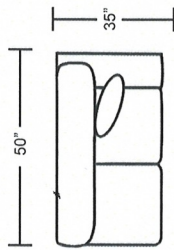

Left Arm Loveseat

Right Arm Loveseat