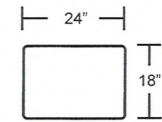

Sofa

Loveseat

Chair

Ottoman

Studio Sofa

Stand Alone Left Arm Chaise

Stand Alone Right Arm Chaise

DIMENSIONS ARE APPROXIMATE

Item No.	Item	Overall Length	Overall Depth	Overall Height	Seat Width	Seat Depth	Seat Height	Arm Height
508801	Sofa	83	35	33	69	21	19	24
508841	Studio Sofa	75	35	33	61	21	19	24
508802	Loveseat	60	35	33	46	21	19	24
508803	Chair	37	35	33	23	21	19	24
508804	Ottoman	24	18	18	-	-	-	-
508822 / 508823	Stand Alone Left Arm / Right Arm Chaise	38	71	33	23	55	19	24