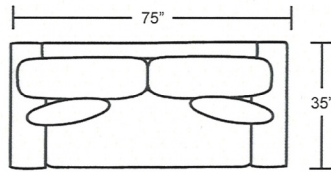

Sofa

Loveseat

Chair

Ottoman

Studio Sofa

Stand Alone Left Arm Chaise

Stand Alone Right Arm Chaise

DIMENSIONS ARE APPROXIMATE

Item No.	Item	Overall Length	Overall Depth	Overall Height	Seat Width	Seat Depth	Seat Height	Arm Height
508801	Sofa	83	35	33	69	21	19	24
508841	Studio Sofa	75	35	33	61	21	19	24
508802	Loveseat	60	35	33	46	21	19	24
508803	Chair	37	35	33	23	21	19	24
508804	Ottoman	24	18	18	-	-	-	-
508822 / 508823	Stand Alone Left Arm / Right Arm Chaise	38	71	33	23	55	19	24