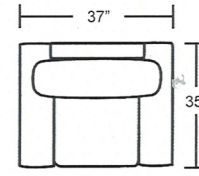

Sofa

Loveseat

Chair

Ottoman

Studio Sofa

Stand Alone Left Arm Chaise

Stand Alone Right Arm Chaise

DIMENSIONS ARE APPROXIMATE

Item No.	Item	Overall Length	Overall Depth	Overall Height	Seat Width	Seat Depth	Seat Height	Arm Height
508801	Sofa	83	35	33	69	21	19	24
508841	Studio Sofa	75	35	33	61	21	19	24
508802	Loveseat	60	35	33	46	21	19	24
508803	Chair	37	35	33	23	21	19	24
508804	Ottoman	24	18	18	-	-	-	-
508822 / 508823	Stand Alone Left Arm / Right Arm Chaise	38	71	33	23	55	19	24