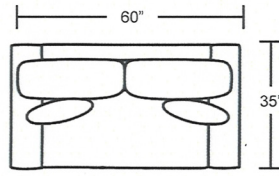

Sofa

Loveseat

Chair

Ottoman

Studio Sofa

Stand Alone Left Arm Chaise

Stand Alone Right Arm Chaise

DIMENSIONS ARE APPROXIMATE

Item No.	Item	Overall Length	Overall Depth	Overall Height	Seat Width	Seat Depth	Seat Height	Arm Height
508801	Sofa	83	35	33	69	21	19	24
508841	Studio Sofa	75	35	33	61	21	19	24
508802	Loveseat	60	35	33	46	21	19	24
508803	Chair	37	35	33	23	21	19	24
508804	Ottoman	24	18	18	-	-	-	-
508822 / 508823	Stand Alone Left Arm / Right Arm Chaise	38	71	33	23	55	19	24