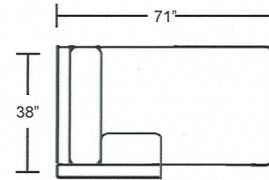

Sofa

Loveseat

Chair

Ottoman

Studio Sofa

Stand Alone Left Arm Chaise

Stand Alone Right Arm Chaise

DIMENSIONS ARE APPROXIMATE

Item No.	Item	Overall Length	Overall Depth	Overall Height	Seat Width	Seat Depth	Seat Height	Arm Height
508801	Sofa	83	35	33	69	21	19	24
508841	Studio Sofa	75	35	33	61	21	19	24
508802	Loveseat	60	35	33	46	21	19	24
508803	Chair	37	35	33	23	21	19	24
508804	Ottoman	24	18	18	-	-	-	-
508822 / 508823	Stand Alone Left Arm / Right Arm Chaise	38	71	33	23	55	19	24