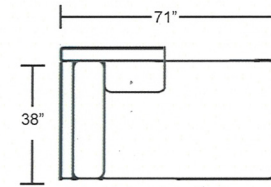

Sofa

Loveseat

Chair

Ottoman

Studio Sofa

Stand Alone Left Arm Chaise

Stand Alone Right Arm Chaise

DIMENSIONS ARE APPROXIMATE

Item No.	Item	Overall Length	Overall Depth	Overall Height	Seat Width	Seat Depth	Seat Height	Arm Height
508801	Sofa	83	35	33	69	21	19	24
508841	Studio Sofa	75	35	33	61	21	19	24
508802	Loveseat	60	35	33	46	21	19	24
508803	Chair	37	35	33	23	21	19	24
508804	Ottoman	24	18	18	-	-	-	-
508822 / 508823	Stand Alone Left Arm / Right Arm Chaise	38	71	33	23	55	19	24