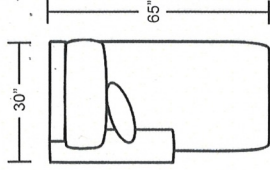

Right Arm 1-Arm Chair