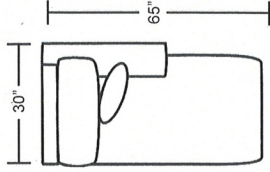

Cocktail Ottoman

Right Arm 1-Arm Chair