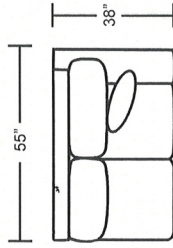

Left Arm 1-Arm Loveseat

Armless Loveseat

Left Arm 1-Arm Chair

Right Arm 1-Arm Chair

Right Arm Sofa with Return

Right Arm 1-Arm Sofa

Right Arm 1-Arm Loveseat

Armless Chair

Square Corner

Corner Wedge

DIMENSIONS ARE APPROXIMATE

Item No.	Item	Overall Length	Overall Depth	Overall Height	Inside Seat Width	Seat Depth	Seat Height	Arm Height
509101	Sofa	85	38	36	72	23	20	27
509141	Studio Sofa	77	38	36	64	23	20	27
509102	Loveseat	61	38	36	48	23	20	27
509103	Chair	37	38	36	24	23	20	27
509104	Ottoman	24	18	19	-	-	-	-
509142	Cocktail Ottoman	39	39	19	-	-	-	-
509139 / 509140	Left Arm / Right Arm Sofa with Return	91	38	36	67	23	20	27
509116 / 509117	Left Arm / Right Arm 1-Arm Sofa	79	38	36	72	23	20	27
509118 / 509119	Left Arm / Right Arm 1-Arm Loveseat	55	38	36	48	23	20	27
509122 / 509123	Left Arm / Right Arm 1-Arm Chair	30	65	36	24	23	20	27
509125	Armless Loveseat	64	38	36	62	23	20	-
509126	Armless Chair	37	38	36	24	23	20	-
509115	Left / Right Square Corner	38	38	36	21	23	20	-
509145	Left / Right Corner Wedge	50	50	36	44	23	20	-