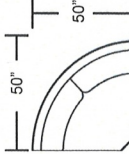

Left Arm 1-Arm Loveseat

Armless Loveseat

Left Arm 1-Arm Chair

Right Arm 1-Arm Chair

Right Arm Sofa with Return

Right Arm 1-Arm Sofa

Right Arm 1-Arm Loveseat

Armless Chair

Square Corner

Corner Wedge

DIMENSIONS ARE APPROXIMATE

Item No.	Item	Overall Length	Overall Depth	Overall Height	Inside Seat Width	Seat Depth	Seat Height	Arm Height
509101	Sofa	85	38	36	72	23	20	27
509141	Studio Sofa	77	38	36	64	23	20	27
509102	Loveseat	61	38	36	48	23	20	27
509103	Chair	37	38	36	24	23	20	27
509104	Ottoman	24	18	19	-	-	-	-
509142	Cocktail Ottoman	39	39	19	-	-	-	-
509139 / 509140	Left Arm / Right Arm Sofa with Return	91	38	36	67	23	20	27
509116 / 509117	Left Arm / Right Arm 1-Arm Sofa	79	38	36	72	23	20	27
509118 / 509119	Left Arm / Right Arm 1-Arm Loveseat	55	38	36	48	23	20	27
509122 / 509123	Left Arm / Right Arm 1-Arm Chair	30	65	36	24	23	20	27
509125	Armless Loveseat	64	38	36	62	23	20	-
509126	Armless Chair	37	38	36	24	23	20	-
509115	Left / Right Square Corner	38	38	36	21	23	20	-
509145	Left / Right Corner Wedge	50	50	36	44	23	20	-