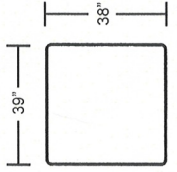

Cocktail Ottoman