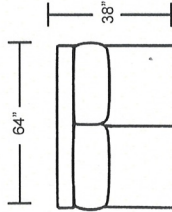

Sofa

Studio Sofa

Loveseat

Chair

Ottoman

Cocktail Ottoman

Left Arm Sofa with Return

Left Arm 1-Arm Sofa

Left Arm 1-Arm Loveseat

Armless Loveseat

Left Arm 1-Arm Chair

Right Arm 1-Arm Chair

Right Arm Sofa with Return

Right Arm 1-Arm Sofa

Right Arm 1-Arm Loveseat

Armless Chair

Square Corner

Corner Wedge

DIMENSIONS ARE APPROXIMATE

Item No.	Item	Overall Length	Overall Depth	Overall Height	Inside Seat Width	Seat Depth	Seat Height	Arm Height
509101	Sofa	85	38	36	72	23	20	27
509141	Studio Sofa	77	38	36	64	23	20	27
509102	Loveseat	61	38	36	48	23	20	27
509103	Chair	37	38	36	24	23	20	27
509104	Ottoman	24	18	19	-	-	-	-
509142	Cocktail Ottoman	39	39	19	-	-	-	-
509139 / 509140	Left Arm / Right Arm Sofa with Return	91	38	36	67	23	20	27
509116 / 509117	Left Arm / Right Arm 1-Arm Sofa	79	38	36	72	23	20	27
509118 / 509119	Left Arm / Right Arm 1-Arm Loveseat	55	38	36	48	23	20	27
509122 / 509123	Left Arm / Right Arm 1-Arm Chair	30	65	36	24	23	20	27
509125	Armless Loveseat	64	38	36	62	23	20	-
509126	Armless Chair	37	38	36	24	23	20	-
509115	Left / Right Square Corner	38	38	36	21	23	20	-
509145	Left / Right Corner Wedge	50	50	36	44	23	20	-