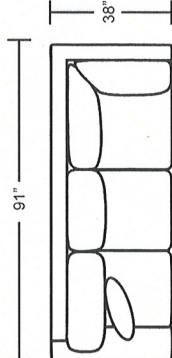

Sofa

Studio Sofa

Loveseat

Chair

Ottoman

Cocktail Ottoman

Left Arm Sofa with Return

Left Arm 1-Arm Sofa

Left Arm 1-Arm Loveseat

Armless Loveseat

Left Arm 1-Arm Chair

Right Arm 1-Arm Chair

Right Arm Sofa with Return

Right Arm 1-Arm Sofa

Right Arm 1-Arm Loveseat

Armless Chair

Square Corner

Corner Wedge

DIMENSIONS ARE APPROXIMATE

Item No.	Item	Overall Length	Overall Depth	Overall Height	Inside Seat Width	Seat Depth	Seat Height	Arm Height
509101	Sofa	85	38	36	72	23	20	27
509141	Studio Sofa	77	38	36	64	23	20	27
509102	Loveseat	61	38	36	48	23	20	27
509103	Chair	37	38	36	24	23	20	27
509104	Ottoman	24	18	19	-	-	-	-
509142	Cocktail Ottoman	39	39	19	-	-	-	-
509139 / 509140	Left Arm / Right Arm Sofa with Return	91	38	36	67	23	20	27
509116 / 509117	Left Arm / Right Arm 1-Arm Sofa	79	38	36	72	23	20	27
509118 / 509119	Left Arm / Right Arm 1-Arm Loveseat	55	38	36	48	23	20	27
509122 / 509123	Left Arm / Right Arm 1-Arm Chair	30	65	36	24	23	20	27
509125	Armless Loveseat	64	38	36	62	23	20	-
509126	Armless Chair	37	38	36	24	23	20	-
509115	Left / Right Square Corner	38	38	36	21	23	20	-
509145	Left / Right Corner Wedge	50	50	36	44	23	20	-