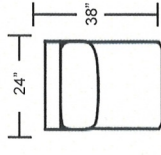

Left Arm 1-Arm Loveseat

Armless Loveseat

Left Arm 1-Arm Chair

Right Arm 1-Arm Chair

Right Arm Sofa with Return

Right Arm 1-Arm Sofa

Right Arm 1-Arm Loveseat

Armless Chair

Square Corner

Corner Wedge

DIMENSIONS ARE APPROXIMATE

Item No.	Item	Overall Length	Overall Depth	Overall Height	Inside Seat Width	Seat Depth	Seat Height	Arm Height
509101	Sofa	85	38	36	72	23	20	27
509141	Studio Sofa	77	38	36	64	23	20	27
509102	Loveseat	61	38	36	48	23	20	27
509103	Chair	37	38	36	24	23	20	27
509104	Ottoman	24	18	19	-	-	-	-
509142	Cocktail Ottoman	39	39	19	-	-	-	-
509139 / 509140	Left Arm / Right Arm Sofa with Return	91	38	36	67	23	20	27
509116 / 509117	Left Arm / Right Arm 1-Arm Sofa	79	38	36	72	23	20	27
509118 / 509119	Left Arm / Right Arm 1-Arm Loveseat	55	38	36	48	23	20	27
509122 / 509123	Left Arm / Right Arm 1-Arm Chair	30	65	36	24	23	20	27
509125	Armless Loveseat	64	38	36	62	23	20	-
509126	Armless Chair	37	38	36	24	23	20	-
509115	Left / Right Square Corner	38	38	36	21	23	20	-
509145	Left / Right Corner Wedge	50	50	36	44	23	20	-