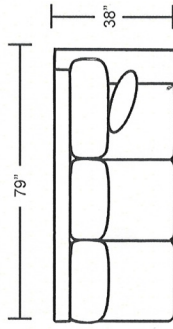

Left Arm 1-Arm Loveseat

Armless Loveseat

Left Arm 1-Arm Chair

Right Arm 1-Arm Chair

Right Arm Sofa with Return

Right Arm 1-Arm Sofa

Right Arm 1-Arm Loveseat

Armless Chair

Square Corner

Corner Wedge

DIMENSIONS ARE APPROXIMATE

Item No.	Item	Overall Length	Overall Depth	Overall Height	Inside Seat Width	Seat Depth	Seat Height	Arm Height
509101	Sofa	85	38	36	72	23	20	27
509141	Studio Sofa	77	38	36	64	23	20	27
509102	Loveseat	61	38	36	48	23	20	27
509103	Chair	37	38	36	24	23	20	27
509104	Ottoman	24	18	19	-	-	-	-
509142	Cocktail Ottoman	39	39	19	-	-	-	-
509139 / 509140	Left Arm / Right Arm Sofa with Return	91	38	36	67	23	20	27
509116 / 509117	Left Arm / Right Arm 1-Arm Sofa	79	38	36	72	23	20	27
509118 / 509119	Left Arm / Right Arm 1-Arm Loveseat	55	38	36	48	23	20	27
509122 / 509123	Left Arm / Right Arm 1-Arm Chair	30	65	36	24	23	20	27
509125	Armless Loveseat	64	38	36	62	23	20	-
509126	Armless Chair	37	38	36	24	23	20	-
509115	Left / Right Square Corner	38	38	36	21	23	20	-
509145	Left / Right Corner Wedge	50	50	36	44	23	20	-