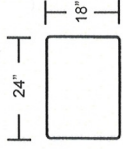

Sofa

Studio Sofa

Loveseat

Chair

Ottoman

Cocktail Ottoman

Left Arm Sofa with Return

Left Arm 1-Arm Sofa

Square Corner

Corner Wedge

DIMENSIONS ARE APPROXIMATE

Item No.	Item	Overall Length	Overall Depth	Overall Height	Inside Seat Width	Seat Depth	Seat Height	Arm Height
509101	Sofa	85	38	36	72	23	20	27
509141	Studio Sofa	77	38	36	64	23	20	27
509102	Loveseat	61	38	36	48	23	20	27
509103	Chair	37	38	36	24	23	20	27
509104	Ottoman	24	18	19	-	-	-	-
509142	Cocktail Ottoman	39	39	19	-	-	-	-
509139 / 509140	Left Arm / Right Arm Sofa with Return	91	38	36	67	23	20	27
509116 / 509117	Left Arm / Right Arm 1-Arm Sofa	79	38	36	72	23	20	27
509118 / 509119	Left Arm / Right Arm 1-Arm Loveseat	55	38	36	48	23	20	27
509122 / 509123	Left Arm / Right Arm 1-Arm Chair	30	65	36	24	23	20	27
509125	Armless Loveseat	64	38	36	62	23	20	-
509126	Armless Chair	37	38	36	24	23	20	-
509115	Left / Right Square Corner	38	38	36	21	23	20	-
509145	Left / Right Corner Wedge	50	50	36	44	23	20	-