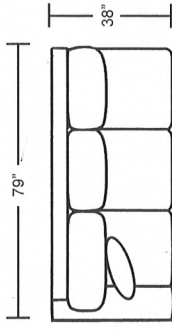

Sofa

Studio Sofa

Loveseat

Chair

Ottoman

Cocktail Ottoman

Left Arm Sofa with Return

Left Arm 1-Arm Sofa

Left Arm 1-Arm Loveseat

Armless Loveseat

Left Arm 1-Arm Chair

Right Arm 1-Arm Chair

Right Arm Sofa with Return

Right Arm 1-Arm Sofa

Right Arm 1-Arm Loveseat

Armless Chair

Square Corner

Corner Wedge

DIMENSIONS ARE APPROXIMATE

Item No.	Item	Overall Length	Overall Depth	Overall Height	Inside Seat Width	Seat Depth	Seat Height	Arm Height
509101	Sofa	85	38	36	72	23	20	27
509141	Studio Sofa	77	38	36	64	23	20	27
509102	Loveseat	61	38	36	48	23	20	27
509103	Chair	37	38	36	24	23	20	27
509104	Ottoman	24	18	19	-	-	-	-
509142	Cocktail Ottoman	39	39	19	-	-	-	-
509139 / 509140	Left Arm / Right Arm Sofa with Return	91	38	36	67	23	20	27
509116 / 509117	Left Arm / Right Arm 1-Arm Sofa	79	38	36	72	23	20	27
509118 / 509119	Left Arm / Right Arm 1-Arm Loveseat	55	38	36	48	23	20	27
509122 / 509123	Left Arm / Right Arm 1-Arm Chair	30	65	36	24	23	20	27
509125	Armless Loveseat	64	38	36	62	23	20	-
509126	Armless Chair	37	38	36	24	23	20	-
509115	Left / Right Square Corner	38	38	36	21	23	20	-
509145	Left / Right Corner Wedge	50	50	36	44	23	20	-