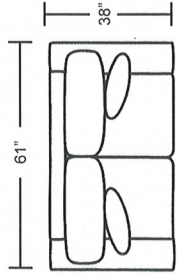

Sofa

Studio Sofa

Loveseat

Chair

Ottoman

Cocktail Ottoman

Left Arm Sofa with Return

Left Arm 1-Arm Sofa

Left Arm 1-Arm Loveseat

Armless Loveseat

Left Arm 1-Arm Chair

Right Arm 1-Arm Chair

Right Arm Sofa with Return

Right Arm 1-Arm Sofa

Right Arm 1-Arm Loveseat

Armless Chair

Square Corner

Corner Wedge

DIMENSIONS ARE APPROXIMATE

Item No.	Item	Overall Length	Overall Depth	Overall Height	Inside Seat Width	Seat Depth	Seat Height	Arm Height
509101	Sofa	85	38	36	72	23	20	27
509141	Studio Sofa	77	38	36	64	23	20	27
509102	Loveseat	61	38	36	48	23	20	27
509103	Chair	37	38	36	24	23	20	27
509104	Ottoman	24	18	19	-	-	-	-
509142	Cocktail Ottoman	39	39	19	-	-	-	-
509139 / 509140	Left Arm / Right Arm Sofa with Return	91	38	36	67	23	20	27
509116 / 509117	Left Arm / Right Arm 1-Arm Sofa	79	38	36	72	23	20	27
509118 / 509119	Left Arm / Right Arm 1-Arm Loveseat	55	38	36	48	23	20	27
509122 / 509123	Left Arm / Right Arm 1-Arm Chair	30	65	36	24	23	20	27
509125	Armless Loveseat	64	38	36	62	23	20	-
509126	Armless Chair	37	38	36	24	23	20	-
509115	Left / Right Square Corner	38	38	36	21	23	20	-
509145	Left / Right Corner Wedge	50	50	36	44	23	20	-