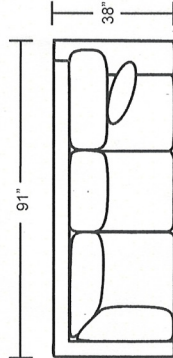

Left Arm 1-Arm Loveseat

Armless Loveseat

Left Arm 1-Arm Chair

Right Arm 1-Arm Chair

Right Arm Sofa with Return

Right Arm 1-Arm Sofa

Right Arm 1-Arm Loveseat

Armless Chair

Square Corner

Corner Wedge

DIMENSIONS ARE APPROXIMATE

Item No.	Item	Overall Length	Overall Depth	Overall Height	Inside Seat Width	Seat Depth	Seat Height	Arm Height
509101	Sofa	85	38	36	72	23	20	27
509141	Studio Sofa	77	38	36	64	23	20	27
509102	Loveseat	61	38	36	48	23	20	27
509103	Chair	37	38	36	24	23	20	27
509104	Ottoman	24	18	19	-	-	-	-
509142	Cocktail Ottoman	39	39	19	-	-	-	-
509139 / 509140	Left Arm / Right Arm Sofa with Return	91	38	36	67	23	20	27
509116 / 509117	Left Arm / Right Arm 1-Arm Sofa	79	38	36	72	23	20	27
509118 / 509119	Left Arm / Right Arm 1-Arm Loveseat	55	38	36	48	23	20	27
509122 / 509123	Left Arm / Right Arm 1-Arm Chair	30	65	36	24	23	20	27
509125	Armless Loveseat	64	38	36	62	23	20	-
509126	Armless Chair	37	38	36	24	23	20	-
509115	Left / Right Square Corner	38	38	36	21	23	20	-
509145	Left / Right Corner Wedge	50	50	36	44	23	20	-