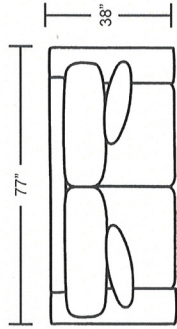

Sofa

Studio Sofa

Loveseat

Chair

Ottoman

Cocktail Ottoman

Left Arm Sofa with Return

Left Arm 1-Arm Sofa

Left Arm 1-Arm Loveseat

Armless Loveseat

Left Arm 1-Arm Chair

Right Arm 1-Arm Chair

Right Arm Sofa with Return

Right Arm 1-Arm Sofa

Right Arm 1-Arm Loveseat

Armless Chair

Square Corner

Corner Wedge

DIMENSIONS ARE APPROXIMATE

Item No.	Item	Overall Length	Overall Depth	Overall Height	Inside Seat Width	Seat Depth	Seat Height	Arm Height
509101	Sofa	85	38	36	72	23	20	27
509141	Studio Sofa	77	38	36	64	23	20	27
509102	Loveseat	61	38	36	48	23	20	27
509103	Chair	37	38	36	24	23	20	27
509104	Ottoman	24	18	19	-	-	-	-
509142	Cocktail Ottoman	39	39	19	-	-	-	-
509139 / 509140	Left Arm / Right Arm Sofa with Return	91	38	36	67	23	20	27
509116 / 509117	Left Arm / Right Arm 1-Arm Sofa	79	38	36	72	23	20	27
509118 / 509119	Left Arm / Right Arm 1-Arm Loveseat	55	38	36	48	23	20	27
509122 / 509123	Left Arm / Right Arm 1-Arm Chair	30	65	36	24	23	20	27
509125	Armless Loveseat	64	38	36	62	23	20	-
509126	Armless Chair	37	38	36	24	23	20	-
509115	Left / Right Square Corner	38	38	36	21	23	20	-
509145	Left / Right Corner Wedge	50	50	36	44	23	20	-