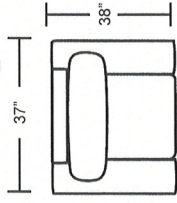

Sofa

Studio Sofa

Loveseat

Chair

Ottoman

Cocktail Ottoman

Left Arm Sofa with Return

Left Arm 1-Arm Sofa

Left Arm 1-Arm Loveseat

Armless Loveseat

Left Arm 1-Arm Chair

Right Arm 1-Arm Chair

Right Arm Sofa with Return

Right Arm 1-Arm Sofa

Right Arm 1-Arm Loveseat

Armless Chair

Square Corner

Corner Wedge

DIMENSIONS ARE APPROXIMATE

Item No.	Item	Overall Length	Overall Depth	Overall Height	Inside Seat Width	Seat Depth	Seat Height	Arm Height
509101	Sofa	85	38	36	72	23	20	27
509141	Studio Sofa	77	38	36	64	23	20	27
509102	Loveseat	61	38	36	48	23	20	27
509103	Chair	37	38	36	24	23	20	27
509104	Ottoman	24	18	19	-	-	-	-
509142	Cocktail Ottoman	39	39	19	-	-	-	-
509139 / 509140	Left Arm / Right Arm Sofa with Return	91	38	36	67	23	20	27
509116 / 509117	Left Arm / Right Arm 1-Arm Sofa	79	38	36	72	23	20	27
509118 / 509119	Left Arm / Right Arm 1-Arm Loveseat	55	38	36	48	23	20	27
509122 / 509123	Left Arm / Right Arm 1-Arm Chair	30	65	36	24	23	20	27
509125	Armless Loveseat	64	38	36	62	23	20	-
509126	Armless Chair	37	38	36	24	23	20	-
509115	Left / Right Square Corner	38	38	36	21	23	20	-
509145	Left / Right Corner Wedge	50	50	36	44	23	20	-