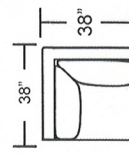

Left Arm 1-Arm Loveseat

Armless Loveseat

Left Arm 1-Arm Chair

Right Arm 1-Arm Chair

Right Arm Sofa with Return

Right Arm 1-Arm Sofa

Right Arm 1-Arm Loveseat

Armless Chair

Square Corner

Corner Wedge

DIMENSIONS ARE APPROXIMATE

Item No.	Item	Overall Length	Overall Depth	Overall Height	Inside Seat Width	Seat Depth	Seat Height	Arm Height
509101	Sofa	85	38	36	72	23	20	27
509141	Studio Sofa	77	38	36	64	23	20	27
509102	Loveseat	61	38	36	48	23	20	27
509103	Chair	37	38	36	24	23	20	27
509104	Ottoman	24	18	19	-	-	-	-
509142	Cocktail Ottoman	39	39	19	-	-	-	-
509139 / 509140	Left Arm / Right Arm Sofa with Return	91	38	36	67	23	20	27
509116 / 509117	Left Arm / Right Arm 1-Arm Sofa	79	38	36	72	23	20	27
509118 / 509119	Left Arm / Right Arm 1-Arm Loveseat	55	38	36	48	23	20	27
509122 / 509123	Left Arm / Right Arm 1-Arm Chair	30	65	36	24	23	20	27
509125	Armless Loveseat	64	38	36	62	23	20	-
509126	Armless Chair	37	38	36	24	23	20	-
509115	Left / Right Square Corner	38	38	36	21	23	20	-
509145	Left / Right Corner Wedge	50	50	36	44	23	20	-