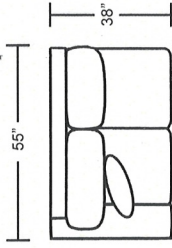

Sofa

Studio Sofa

Loveseat

Chair

Ottoman

Cocktail Ottoman

Left Arm Sofa with Return

Left Arm 1-Arm Sofa

Left Arm 1-Arm Loveseat

Armless Loveseat

Left Arm 1-Arm Chair

Right Arm 1-Arm Chair

Right Arm Sofa with Return

Right Arm 1-Arm Sofa

Right Arm 1-Arm Loveseat

Armless Chair

Square Corner

Corner Wedge

DIMENSIONS ARE APPROXIMATE

Item No.	Item	Overall Length	Overall Depth	Overall Height	Inside Seat Width	Seat Depth	Seat Height	Arm Height
509101	Sofa	85	38	36	72	23	20	27
509141	Studio Sofa	77	38	36	64	23	20	27
509102	Loveseat	61	38	36	48	23	20	27
509103	Chair	37	38	36	24	23	20	27
509104	Ottoman	24	18	19	-	-	-	-
509142	Cocktail Ottoman	39	39	19	-	-	-	-
509139 / 509140	Left Arm / Right Arm Sofa with Return	91	38	36	67	23	20	27
509116 / 509117	Left Arm / Right Arm 1-Arm Sofa	79	38	36	72	23	20	27
509118 / 509119	Left Arm / Right Arm 1-Arm Loveseat	55	38	36	48	23	20	27
509122 / 509123	Left Arm / Right Arm 1-Arm Chair	30	65	36	24	23	20	27
509125	Armless Loveseat	64	38	36	62	23	20	-
509126	Armless Chair	37	38	36	24	23	20	-
509115	Left / Right Square Corner	38	38	36	21	23	20	-
509145	Left / Right Corner Wedge	50	50	36	44	23	20	-