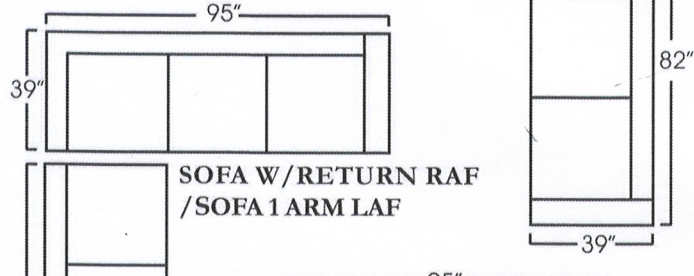

SOFA W/RETURN LAF/
 ARMLESS SOFA/
 CHAISE 1 ARM RAF

CHAISE 1 ARM LAF/
 ARMLESS SOFA/
 ROUND CORNER/
 SOFA 1 ARM RAF

LOVE 1 ARM RAF/
 ROUND CORNER/
 SOFA 1 ARM LAF

LOVE 1 ARM LAF/
 ROUND CORNER/
 SOFA 1 ARM RAF

SOFA W/RETURN RAF
 /SOFA 1 ARM LAF

SOFA 1 ARM RAF/
 ROUND CORNER/
 SOFA 1 ARM LAF

LOVE 1 ARM RAF/
 CHAISE 1 ARM LAF

LOVE 1 ARM LAF/
 CHAISE 1 ARM RAF

SOFA 2 ARM (As Shown)

LOVESEAT 2 ARM

NOTE: ONLY PIECES WITH #22706 WILL BE CURVE, ALL OTHER
 PIECES WILL BE STRAIGHT.
 ~MEASUREMENTS SUBJECT TO CHANGE WITHOUT NOTICE.