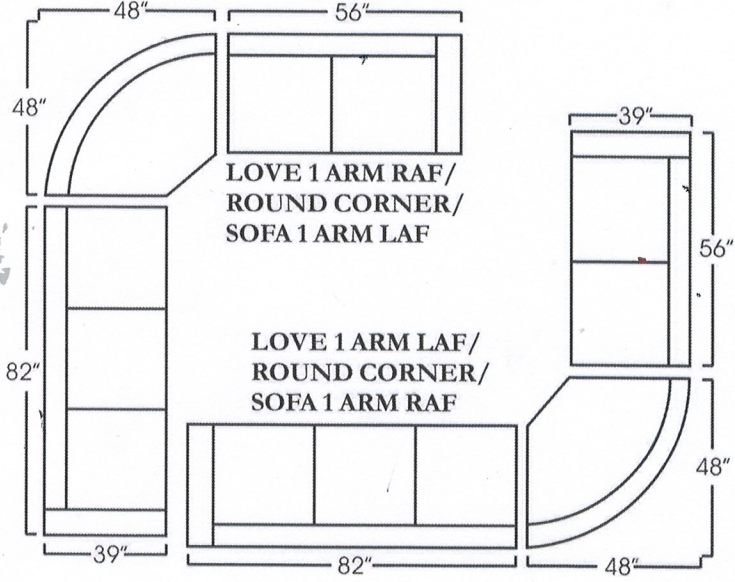

LOVESEAT 1 ARM (LAF) #22706
 LOVESEAT 1 ARM (RAF) #22706
 ~2 PCS. SECTIONAL~
 ~ AS SHOWN~

SOFA W/RETURN RAF/
 ARMLESS SOFA/
 CHAISE 1 ARM LAF

SOFA W/ RETURN RAF
 1 ARM LOVE LAF

SOFA W/ RETURN LAF
 1 ARM LOVE RAF

SOFA W/RETURN LAF/
 ARMLESS SOFA/
 CHAISE 1 ARM RAF

CHAISE 1 ARM LAF/
 ARMLESS SOFA/
 ROUND CORNER/
 SOFA 1 ARM RAF

LOVE 1 ARM RAF/
 ROUND CORNER/
 SOFA 1 ARM LAF

LOVE 1 ARM LAF/
 ROUND CORNER/
 SOFA 1 ARM RAF

SOFA W/RETURN RAF
 /SOFA 1 ARM LAF

SOFA 1 ARM RAF/
 ROUND CORNER/
 SOFA 1 ARM LAF

LOVE 1 ARM RAF/
 CHAISE 1 ARM LAF

LOVE 1 ARM LAF/
 CHAISE 1 ARM RAF

SOFA 2 ARM (As Shown)

LOVESEAT 2 ARM

NOTE: ONLY PIECES WITH #22706 WILL BE CURVE, ALL OTHER
 PIECES WILL BE STRAIGHT.
 ~MEASUREMENTS SUBJECT TO CHANGE WITHOUT NOTICE.