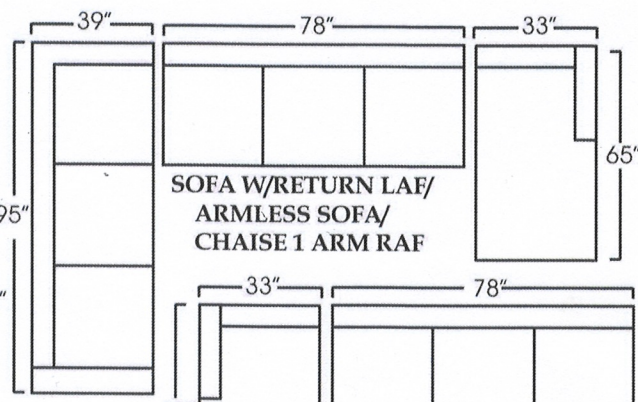

LOVESEAT 1 ARM (LAF) #22706
 LOVESEAT 1 ARM (RAF) #22706
 ~2 PCS. SECTIONAL~
 ~ AS SHOWN~

SOFA W/RETURN RAF/
 ARMLESS SOFA/
 CHAISE 1 ARM LAF

SOFA W/ RETURN RAF
 1 ARM LOVE LAF

SOFA W/ RETURN LAF
 1 ARM LOVE RAF

SOFA W/RETURN LAF/
 ARMLESS SOFA/
 CHAISE 1 ARM RAF

CHAISE 1 ARM LAF/
 ARMLESS SOFA/
 ROUND CORNER/
 SOFA 1 ARM RAF

LOVE 1 ARM RAF/
 ROUND CORNER/
 SOFA 1 ARM LAF

LOVE 1 ARM LAF/
 ROUND CORNER/
 SOFA 1 ARM RAF

SOFA W/RETURN RAF
 /SOFA 1 ARM LAF

SOFA 1 ARM RAF/
 ROUND CORNER/
 SOFA 1 ARM LAF

LOVE 1 ARM RAF/
 CHAISE 1 ARM LAF

LOVE 1 ARM LAF/
 CHAISE 1 ARM RAF

SOFA 2 ARM (As Shown)

LOVESEAT 2 ARM

NOTE: ONLY PIECES WITH #22706 WILL BE CURVE, ALL OTHER
 PIECES WILL BE STRAIGHT.
 ~MEASUREMENTS SUBJECT TO CHANGE WITHOUT NOTICE.