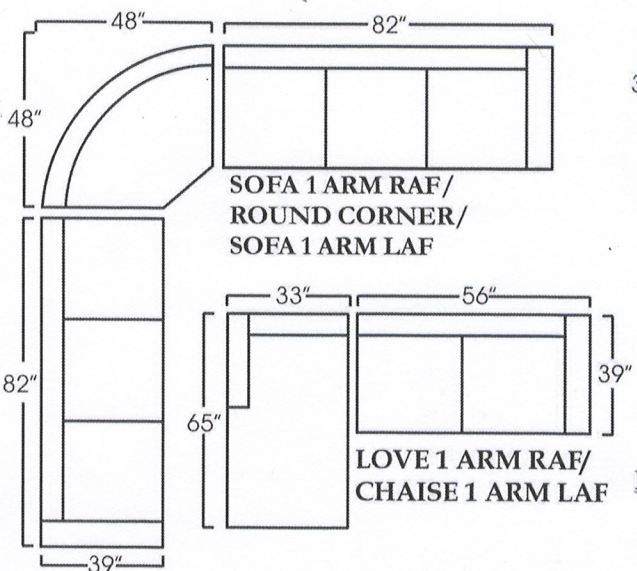

LOVESEAT 1 ARM (LAF) #22706
 LOVESEAT 1 ARM (RAF) #22706
 ~2 PCS. SECTIONAL~
 ~ AS SHOWN~

SOFA W/RETURN RAF/
 ARMLESS SOFA/
 CHAISE 1 ARM LAF

SOFA W/ RETURN RAF
 1 ARM LOVE LAF

SOFA W/ RETURN LAF
 1 ARM LOVE RAF

SOFA W/RETURN LAF/
 ARMLESS SOFA/
 CHAISE 1 ARM RAF

CHAISE 1 ARM LAF/
 ARMLESS SOFA/
 ROUND CORNER/
 SOFA 1 ARM RAF

LOVE 1 ARM RAF/
 ROUND CORNER/
 SOFA 1 ARM LAF

LOVE 1 ARM LAF/
 ROUND CORNER/
 SOFA 1 ARM RAF

SOFA W/RETURN RAF
 /SOFA 1 ARM LAF

SOFA 1 ARM RAF/
 ROUND CORNER/
 SOFA 1 ARM LAF

LOVE 1 ARM RAF/
 CHAISE 1 ARM LAF

LOVE 1 ARM LAF/
 CHAISE 1 ARM RAF

SOFA 2 ARM (As Shown)

LOVESEAT 2 ARM

NOTE: ONLY PIECES WITH #22706 WILL BE CURVE, ALL OTHER
 PIECES WILL BE STRAIGHT.
 ~MEASUREMENTS SUBJECT TO CHANGE WITHOUT NOTICE.