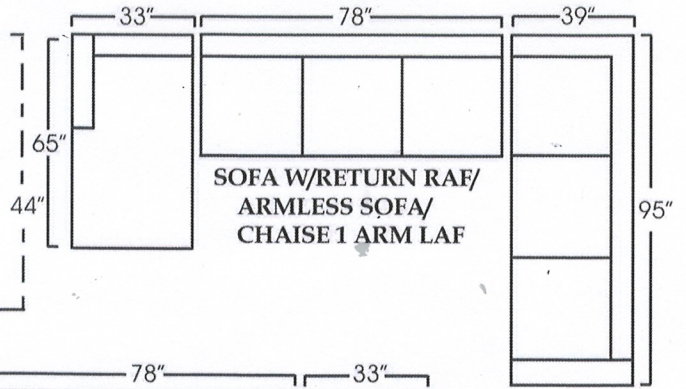

LOVESEAT 1 ARM (LAF) #22706
 LOVESEAT 1 ARM (RAF) #22706
 ~2 PCS. SECTIONAL~
 ~ AS SHOWN~

SOFA W/RETURN RAF/
 ARMLESS SOFA/
 CHAISE 1 ARM LAF

SOFA W/ RETURN RAF
 1 ARM LOVE LAF

SOFA W/ RETURN LAF
 1 ARM LOVE RAF

SOFA W/RETURN LAF/
 ARMLESS SOFA/
 CHAISE 1 ARM RAF

CHAISE 1 ARM LAF/
 ARMLESS SOFA/
 ROUND CORNER/
 SOFA 1 ARM RAF

LOVE 1 ARM RAF/
 ROUND CORNER/
 SOFA 1 ARM LAF

LOVE 1 ARM LAF/
 ROUND CORNER/
 SOFA 1 ARM RAF

SOFA W/RETURN RAF
 /SOFA 1 ARM LAF

SOFA 1 ARM RAF/
 ROUND CORNER/
 SOFA 1 ARM LAF

LOVE 1 ARM RAF/
 CHAISE 1 ARM LAF

LOVE 1 ARM LAF/
 CHAISE 1 ARM RAF

SOFA 2 ARM (As Shown)

LOVESEAT 2 ARM

NOTE: ONLY PIECES WITH #22706 WILL BE CURVE, ALL OTHER
 PIECES WILL BE STRAIGHT.
 ~MEASUREMENTS SUBJECT TO CHANGE WITHOUT NOTICE.