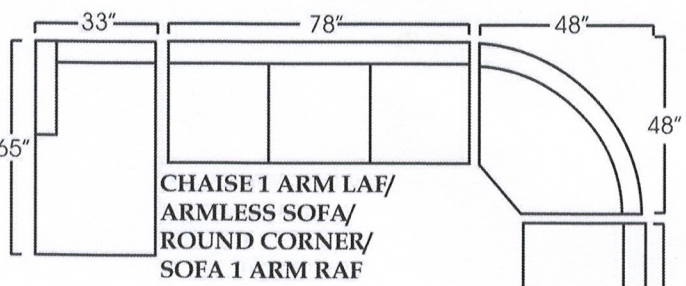

LOVESEAT 1 ARM (LAF) #22706
 LOVESEAT 1 ARM (RAF) #22706
 ~2 PCS. SECTIONAL~
 ~ AS SHOWN~

SOFA W/RETURN RAF/
 ARMLESS SOFA/
 CHAISE 1 ARM LAF

SOFA W/ RETURN RAF
 1 ARM LOVE LAF

SOFA W/ RETURN LAF
 1 ARM LOVE RAF

SOFA W/RETURN LAF/
 ARMLESS SOFA/
 CHAISE 1 ARM RAF

CHAISE 1 ARM LAF/
 ARMLESS SOFA/
 ROUND CORNER/
 SOFA 1 ARM RAF

LOVE 1 ARM RAF/
 ROUND CORNER/
 SOFA 1 ARM LAF

LOVE 1 ARM LAF/
 ROUND CORNER/
 SOFA 1 ARM RAF

SOFA W/RETURN RAF
 /SOFA 1 ARM LAF

SOFA 1 ARM RAF/
 ROUND CORNER/
 SOFA 1 ARM LAF

LOVE 1 ARM RAF/
 CHAISE 1 ARM LAF

LOVE 1 ARM LAF/
 CHAISE 1 ARM RAF

SOFA 2 ARM (As Shown)

LOVESEAT 2 ARM

NOTE: ONLY PIECES WITH #22706 WILL BE CURVE, ALL OTHER
 PIECES WILL BE STRAIGHT.
 ~MEASUREMENTS SUBJECT TO CHANGE WITHOUT NOTICE.