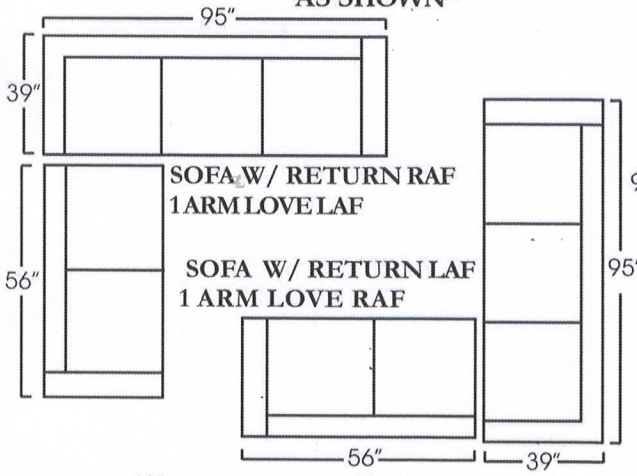

LOVESEAT 1 ARM (LAF) #22706
 LOVESEAT 1 ARM (RAF) #22706
 ~2 PCS. SECTIONAL~
 ~ AS SHOWN~

SOFA W/RETURN RAF/
 ARMLESS SOFA/
 CHAISE 1 ARM LAF

SOFA W/ RETURN RAF
 1 ARM LOVE LAF

SOFA W/ RETURN LAF
 1 ARM LOVE RAF

SOFA W/RETURN LAF/
 ARMLESS SOFA/
 CHAISE 1 ARM RAF

CHAISE 1 ARM LAF/
 ARMLESS SOFA/
 ROUND CORNER/
 SOFA 1 ARM RAF

LOVE 1 ARM RAF/
 ROUND CORNER/
 SOFA 1 ARM LAF

LOVE 1 ARM LAF/
 ROUND CORNER/
 SOFA 1 ARM RAF

SOFA W/RETURN RAF
 /SOFA 1 ARM LAF

SOFA 1 ARM RAF/
 ROUND CORNER/
 SOFA 1 ARM LAF

LOVE 1 ARM RAF/
 CHAISE 1 ARM LAF

LOVE 1 ARM LAF/
 CHAISE 1 ARM RAF

SOFA 2 ARM (As Shown)

LOVESEAT 2 ARM

NOTE: ONLY PIECES WITH #22706 WILL BE CURVE, ALL OTHER
 PIECES WILL BE STRAIGHT.
 ~MEASUREMENTS SUBJECT TO CHANGE WITHOUT NOTICE.