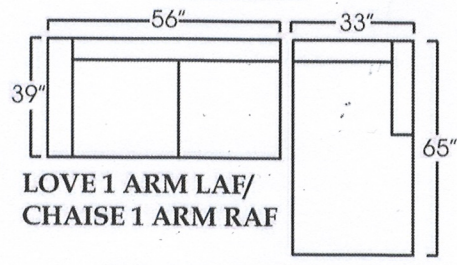

LOVESEAT 1 ARM (LAF) #22706
 LOVESEAT 1 ARM (RAF) #22706
 ~2 PCS. SECTIONAL~
 ~ AS SHOWN~

SOFA W/RETURN RAF/
 ARMLESS SOFA/
 CHAISE 1 ARM LAF

SOFA W/ RETURN RAF
 1 ARM LOVE LAF

SOFA W/ RETURN LAF
 1 ARM LOVE RAF

SOFA W/RETURN LAF/
 ARMLESS SOFA/
 CHAISE 1 ARM RAF

CHAISE 1 ARM LAF/
 ARMLESS SOFA/
 ROUND CORNER/
 SOFA 1 ARM RAF

LOVE 1 ARM RAF/
 ROUND CORNER/
 SOFA 1 ARM LAF

LOVE 1 ARM LAF/
 ROUND CORNER/
 SOFA 1 ARM RAF

SOFA W/RETURN RAF
 /SOFA 1 ARM LAF

SOFA 1 ARM RAF/
 ROUND CORNER/
 SOFA 1 ARM LAF

LOVE 1 ARM RAF/
 CHAISE 1 ARM LAF

LOVE 1 ARM LAF/
 CHAISE 1 ARM RAF

SOFA 2 ARM (As Shown)

LOVESEAT 2 ARM

NOTE: ONLY PIECES WITH #22706 WILL BE CURVE, ALL OTHER
 PIECES WILL BE STRAIGHT.
 ~MEASUREMENTS SUBJECT TO CHANGE WITHOUT NOTICE.