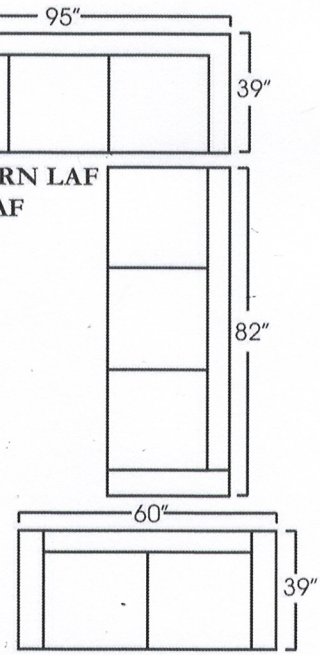

SOFA W/RETURN RAF
 /SOFA 1 ARM LAF

SOFA 1 ARM RAF/
 ROUND CORNER/
 SOFA 1 ARM LAF

LOVE 1 ARM RAF/
 CHAISE 1 ARM LAF

LOVE 1 ARM LAF/
 CHAISE 1 ARM RAF

SOFA 2 ARM (As Shown)

LOVESEAT 2 ARM

NOTE: ONLY PIECES WITH #22706 WILL BE CURVE, ALL OTHER
 PIECES WILL BE STRAIGHT.
 ~MEASUREMENTS SUBJECT TO CHANGE WITHOUT NOTICE.