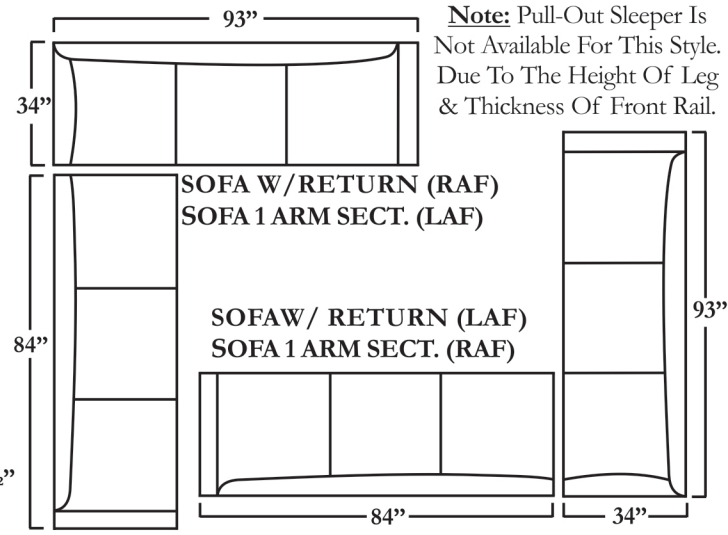

Note: Pull-Out Sleeper Is Not Available For This Style. Due To The Height Of Leg & Thickness Of Front Rail.

SOFA 2 ARM
~As Shown~

SOFA W/RETURN (RAF)
SOFA 1 ARM SECT. (LAF)

SOFA W/ RETURN (LAF)
SOFA 1 ARM SECT. (RAF)

CHAIR 2 ARM

SOFA 1 ARM SECT. (LAF)
CHAISE 1 ARM SECT. #91415 (RAF)
~As Shown~

SOFA W/ RETURN (RAF)
LOVESEAT 1 ARM SECT.(LAF)

SOFA W/ RETURN (LAF)
LOVESEAT 1 ARM SECT.(RAF)

LOVESEAT 1 ARM SECT.(RAF)
ROUND CORNER
SOFA 1 ARM SECT. (LAF)

LOVESEAT 1 ARM SECT.(LAF)
ROUND CORNER
SOFA 1 ARM SECT. (RAF)

CHAISE 1 ARM SECT. (LAF)
ARMLESS SOFA
SQUARE CORNER #350
SOFA 1 ARM SECT. (RAF)

SOFA 1 ARM SECT. (RAF)
ROUND CORNER
SOFA 1 ARM SECT. (LAF)

CHAIR 1/2 2 ARM

NOTE: MEASUREMENTS MAY VARY FROM 1" TO 2 1/2". FLORES DESIGN INC. IS NOT RESPONSIBLE FOR MEASUREMENT VARIATION.