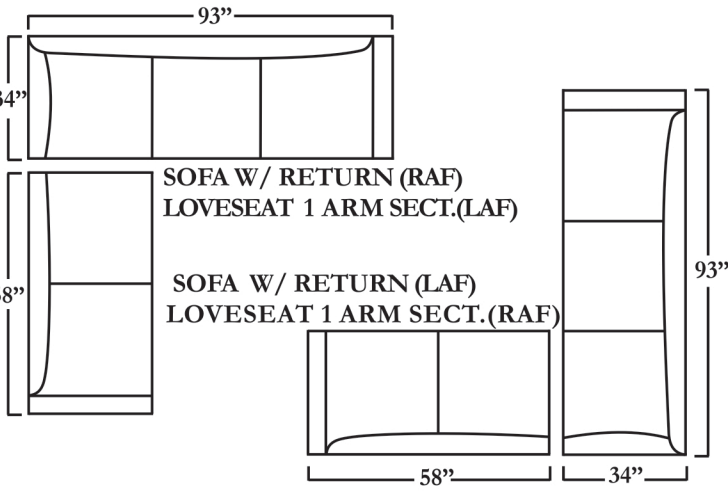

Note: Pull-Out Sleeper Is Not Available For This Style. Due To The Height Of Leg & Thickness Of Front Rail.

SOFA 2 ARM
~As Shown~

SOFA W/RETURN (RAF)
SOFA 1 ARM SECT. (LAF)

SOFA W/ RETURN (LAF)
SOFA 1 ARM SECT. (RAF)

CHAIR 2 ARM

SOFA 1 ARM SECT. (LAF)
CHAISE 1 ARM SECT. #91415 (RAF)
~As Shown~

SOFA W/ RETURN (RAF)
LOVESEAT 1 ARM SECT.(LAF)

SOFA W/ RETURN (LAF)
LOVESEAT 1 ARM SECT.(RAF)

LOVESEAT 1 ARM SECT.(RAF)
ROUND CORNER
SOFA 1 ARM SECT. (LAF)

LOVESEAT 1 ARM SECT.(LAF)
ROUND CORNER
SOFA 1 ARM SECT. (RAF)

CHAISE 1 ARM SECT. (LAF)
ARMLESS SOFA
SQUARE CORNER #350
SOFA 1 ARM SECT. (RAF)

SOFA 1 ARM SECT. (RAF)
ROUND CORNER
SOFA 1 ARM SECT. (LAF)

CHAIR 1/2 2 ARM

NOTE: MEASUREMENTS MAY VARY FROM 1" TO 2 1/2". FLORES DESIGN INC. IS NOT RESPONSIBLE FOR MEASUREMENT VARIATION.