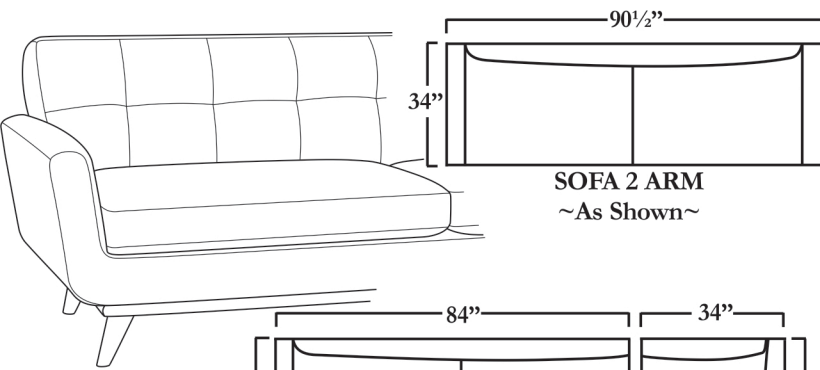

Note: Pull-Out Sleeper Is Not Available For This Style. Due To The Height Of Leg & Thickness Of Front Rail.

SOFA 2 ARM
~As Shown~

SOFA W/RETURN (RAF)
SOFA 1 ARM SECT. (LAF)

SOFA W/ RETURN (LAF)
SOFA 1 ARM SECT. (RAF)

CHAIR 2 ARM

SOFA 1 ARM SECT. (LAF)
CHAISE 1 ARM SECT. #91415 (RAF)
~As Shown~

SOFA W/ RETURN (RAF)
LOVESEAT 1 ARM SECT.(LAF)

SOFA W/ RETURN (LAF)
LOVESEAT 1 ARM SECT.(RAF)

LOVESEAT 1 ARM SECT.(RAF)
ROUND CORNER
SOFA 1 ARM SECT. (LAF)

LOVESEAT 1 ARM SECT.(LAF)
ROUND CORNER
SOFA 1 ARM SECT. (RAF)

CHAISE 1 ARM SECT. (LAF)
ARMLESS SOFA
SQUARE CORNER #350
SOFA 1 ARM SECT. (RAF)

SOFA 1 ARM SECT. (RAF)
ROUND CORNER
SOFA 1 ARM SECT. (LAF)

CHAIR 1/2 2 ARM

NOTE: MEASUREMENTS MAY VARY FROM 1" TO 2 1/2". FLORES DESIGN INC. IS NOT RESPONSIBLE FOR MEASUREMENT VARIATION.