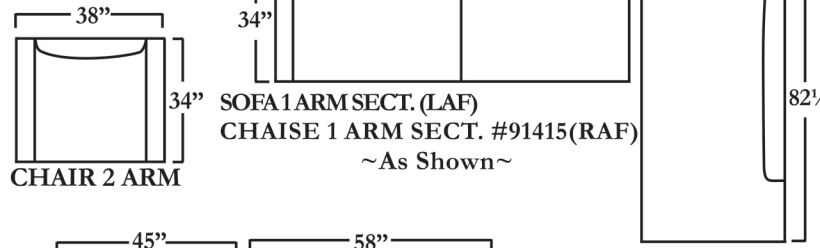

Note: Pull-Out Sleeper Is Not Available For This Style. Due To The Height Of Leg & Thickness Of Front Rail.

SOFA 2 ARM
~As Shown~

SOFA W/RETURN (RAF)
SOFA 1 ARM SECT. (LAF)

SOFA W/ RETURN (LAF)
SOFA 1 ARM SECT. (RAF)

CHAIR 2 ARM

SOFA 1 ARM SECT. (LAF)
CHAISE 1 ARM SECT. #91415 (RAF)
~As Shown~

SOFA W/ RETURN (RAF)
LOVESEAT 1 ARM SECT.(LAF)

SOFA W/ RETURN (LAF)
LOVESEAT 1 ARM SECT.(RAF)

LOVESEAT 1 ARM SECT.(RAF)
ROUND CORNER
SOFA 1 ARM SECT. (LAF)

LOVESEAT 1 ARM SECT.(LAF)
ROUND CORNER
SOFA 1 ARM SECT. (RAF)

CHAISE 1 ARM SECT. (LAF)
ARMLESS SOFA
SQUARE CORNER #350
SOFA 1 ARM SECT. (RAF)

SOFA 1 ARM SECT. (RAF)
ROUND CORNER
SOFA 1 ARM SECT. (LAF)

CHAIR 1/2 2 ARM

NOTE: MEASUREMENTS MAY VARY FROM 1" TO 2 1/2". FLORES DESIGN INC. IS NOT RESPONSIBLE FOR MEASUREMENT VARIATION.