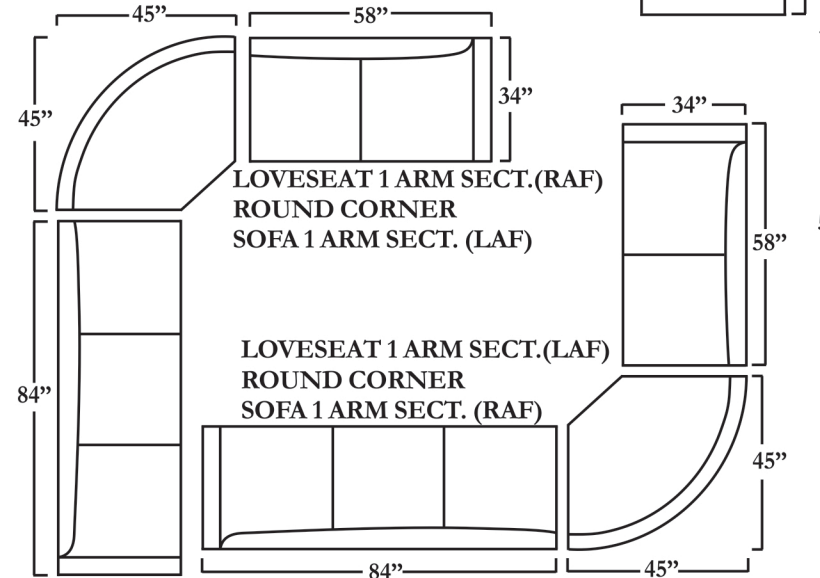

Note: Pull-Out Sleeper Is Not Available For This Style. Due To The Height Of Leg & Thickness Of Front Rail.

SOFA 2 ARM
~As Shown~

SOFA W/RETURN (RAF)
SOFA 1 ARM SECT. (LAF)

SOFA W/ RETURN (LAF)
SOFA 1 ARM SECT. (RAF)

CHAIR 2 ARM

SOFA 1 ARM SECT. (LAF)
CHAISE 1 ARM SECT. #91415 (RAF)
~As Shown~

SOFA W/ RETURN (RAF)
LOVESEAT 1 ARM SECT.(LAF)

SOFA W/ RETURN (LAF)
LOVESEAT 1 ARM SECT.(RAF)

LOVESEAT 1 ARM SECT.(RAF)
ROUND CORNER
SOFA 1 ARM SECT. (LAF)

LOVESEAT 1 ARM SECT.(LAF)
ROUND CORNER
SOFA 1 ARM SECT. (RAF)

CHAISE 1 ARM SECT. (LAF)
ARMLESS SOFA
SQUARE CORNER #350
SOFA 1 ARM SECT. (RAF)

SOFA 1 ARM SECT. (RAF)
ROUND CORNER
SOFA 1 ARM SECT. (LAF)

CHAIR 1/2 2 ARM

NOTE: MEASUREMENTS MAY VARY FROM 1" TO 2 1/2". FLORES DESIGN INC. IS NOT RESPONSIBLE FOR MEASUREMENT VARIATION.