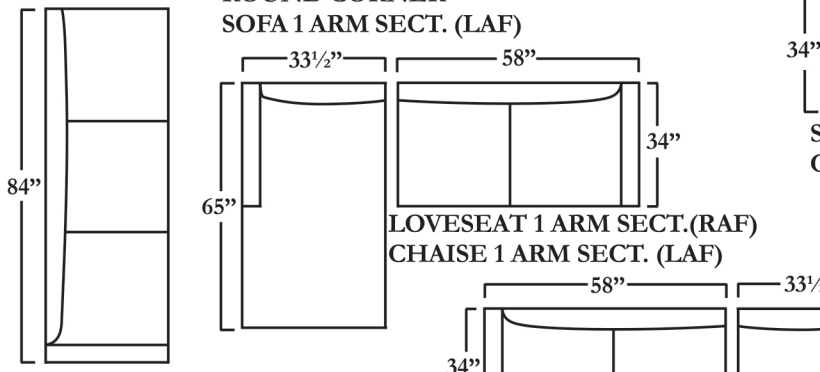

CHAIR 2 ARM

SOFA 1 ARM SECT. (LAF)
CHAISE 1 ARM SECT. #91415 (RAF)
~As Shown~

SOFA W/ RETURN (RAF)
LOVESEAT 1 ARM SECT.(LAF)

SOFA W/ RETURN (LAF)
LOVESEAT 1 ARM SECT.(RAF)

LOVESEAT 1 ARM SECT.(RAF)
ROUND CORNER
SOFA 1 ARM SECT. (LAF)

LOVESEAT 1 ARM SECT.(LAF)
ROUND CORNER
SOFA 1 ARM SECT. (RAF)

CHAISE 1 ARM SECT. (LAF)
ARMLESS SOFA
SQUARE CORNER #350
SOFA 1 ARM SECT. (RAF)

SOFA 1 ARM SECT. (RAF)
ROUND CORNER
SOFA 1 ARM SECT. (LAF)

CHAIR 1/2 2 ARM

SOFA 1 ARM SECT. (LAF)
CHAISE 1 ARM SECT. (RAF)

LOVESEAT 1 ARM SECT.(RAF)
CHAISE 1 ARM SECT. (LAF)

LOVESEAT 2 ARM

LOVESEAT 1 ARM SECT.(LAF)
CHAISE 1 ARM SECT. (RAF)

SOFA 1 ARM SECT. (RAF)
CHAISE 1 ARM SECT. (LAF)

NOTE: MEASUREMENTS MAY VARY FROM 1" TO 2 1/2". FLORES DESIGN INC. IS NOT RESPONSIBLE FOR MEASUREMENT VARIATION.