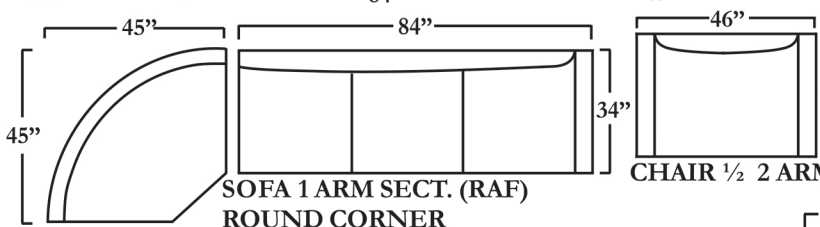

Note: Pull-Out Sleeper Is Not Available For This Style. Due To The Height Of Leg & Thickness Of Front Rail.

SOFA 2 ARM
~As Shown~

SOFA W/RETURN (RAF)
SOFA 1 ARM SECT. (LAF)

SOFA W/ RETURN (LAF)
SOFA 1 ARM SECT. (RAF)

CHAIR 2 ARM

SOFA 1 ARM SECT. (LAF)
CHAISE 1 ARM SECT. #91415 (RAF)
~As Shown~

SOFA W/ RETURN (RAF)
LOVESEAT 1 ARM SECT.(LAF)

SOFA W/ RETURN (LAF)
LOVESEAT 1 ARM SECT.(RAF)

LOVESEAT 1 ARM SECT.(RAF)
ROUND CORNER
SOFA 1 ARM SECT. (LAF)

LOVESEAT 1 ARM SECT.(LAF)
ROUND CORNER
SOFA 1 ARM SECT. (RAF)

CHAISE 1 ARM SECT. (LAF)
ARMLESS SOFA
SQUARE CORNER #350
SOFA 1 ARM SECT. (RAF)

SOFA 1 ARM SECT. (RAF)
ROUND CORNER
SOFA 1 ARM SECT. (LAF)

CHAIR 1/2 2 ARM

NOTE: MEASUREMENTS MAY VARY FROM 1" TO 2 1/2". FLORES DESIGN INC. IS NOT RESPONSIBLE FOR MEASUREMENT VARIATION.