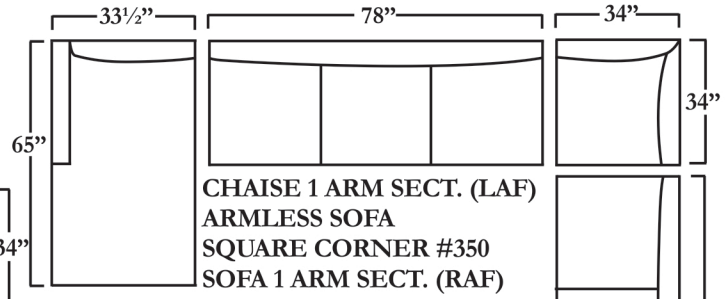

Note: Pull-Out Sleeper Is Not Available For This Style. Due To The Height Of Leg & Thickness Of Front Rail.

SOFA 2 ARM
~As Shown~

SOFA W/RETURN (RAF)
SOFA 1 ARM SECT. (LAF)

SOFA W/ RETURN (LAF)
SOFA 1 ARM SECT. (RAF)

CHAIR 2 ARM

SOFA 1 ARM SECT. (LAF)
CHAISE 1 ARM SECT. #91415 (RAF)
~As Shown~

SOFA W/ RETURN (RAF)
LOVESEAT 1 ARM SECT.(LAF)

SOFA W/ RETURN (LAF)
LOVESEAT 1 ARM SECT.(RAF)

LOVESEAT 1 ARM SECT.(RAF)
ROUND CORNER
SOFA 1 ARM SECT. (LAF)

LOVESEAT 1 ARM SECT.(LAF)
ROUND CORNER
SOFA 1 ARM SECT. (RAF)

CHAISE 1 ARM SECT. (LAF)
ARMLESS SOFA
SQUARE CORNER #350
SOFA 1 ARM SECT. (RAF)

SOFA 1 ARM SECT. (RAF)
ROUND CORNER
SOFA 1 ARM SECT. (LAF)

CHAIR 1/2 2 ARM

NOTE: MEASUREMENTS MAY VARY FROM 1" TO 2 1/2". FLORES DESIGN INC. IS NOT RESPONSIBLE FOR MEASUREMENT VARIATION.