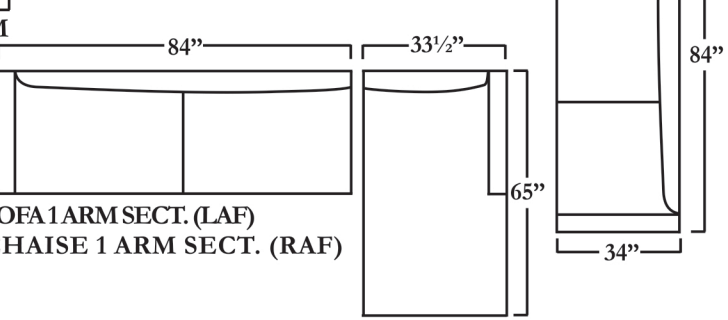

LOVESEAT 1 ARM SECT.(LAF)
ROUND CORNER
SOFA 1 ARM SECT. (RAF)

CHAISE 1 ARM SECT. (LAF)
ARMLESS SOFA
SQUARE CORNER #350
SOFA 1 ARM SECT. (RAF)

SOFA 1 ARM SECT. (RAF)
ROUND CORNER
SOFA 1 ARM SECT. (LAF)

CHAIR 1/2 2 ARM

NOTE: MEASUREMENTS MAY VARY FROM 1" TO 2 1/2". FLORES DESIGN INC. IS NOT RESPONSIBLE FOR MEASUREMENT VARIATION.