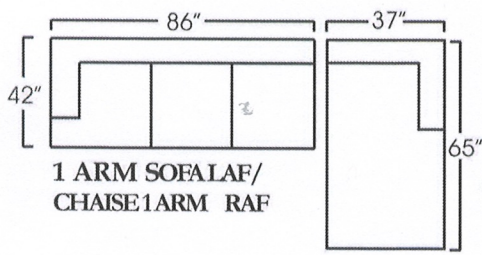

CONDO SOFA W/ RETURN LAF #22105/  
 ARMLESS SOFA #22105/  
 CHAISE 1 ARM RAF #22105

~ AS SHOWN ~

SOFA W/ RETURN LAF/  
 ARMLESS SOFA/  
 CHAISE 1 ARM RAF

SOFA W/ RETURN RAF/  
 ARMLESS SOFA/  
 CHAISE 1 ARM LAF

SOFA 2 ARM

LOVESEAT 2 ARM

NOTE: MEASUREMENTS SUBJECT TO CHANGE WITHOUT NOTICE.