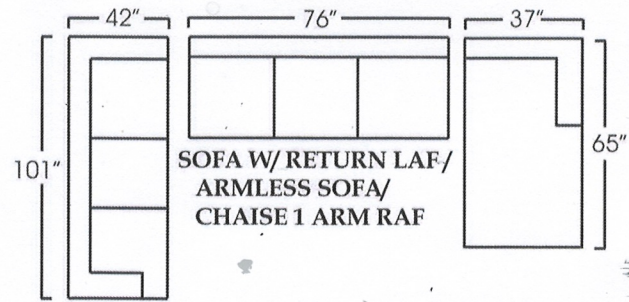

CONDO SOFA W/ RETURN LAF #22105/  
 ARMLESS SOFA #22105/  
 CHAISE 1 ARM RAF #22105

~ AS SHOWN ~

SOFA W/ RETURN LAF/  
 ARMLESS SOFA/  
 CHAISE 1 ARM RAF

SOFA W/ RETURN RAF/  
 ARMLESS SOFA/  
 CHAISE 1 ARM LAF

SOFA 2 ARM

LOVESEAT 2 ARM

NOTE: MEASUREMENTS SUBJECT TO CHANGE WITHOUT NOTICE.