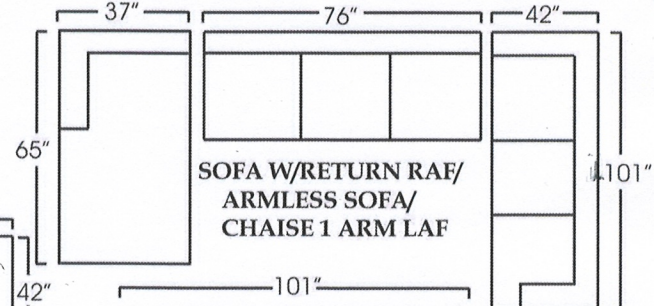

CONDO SOFA W/ RETURN LAF #22105/  
 ARMLESS SOFA #22105/  
 CHAISE 1 ARM RAF #22105

~ AS SHOWN ~

SOFA W/ RETURN LAF/  
 ARMLESS SOFA/  
 CHAISE 1 ARM RAF

SOFA W/ RETURN RAF/  
 ARMLESS SOFA/  
 CHAISE 1 ARM LAF

SOFA 2 ARM

LOVESEAT 2 ARM

NOTE: MEASUREMENTS SUBJECT TO CHANGE WITHOUT NOTICE.