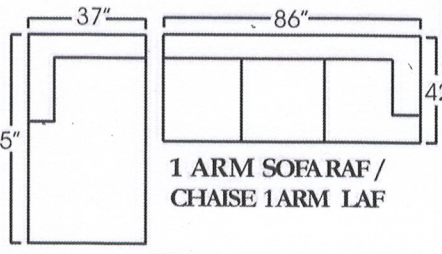

1 ARM SOFA RAF/
CHAISE 1 ARM LAF