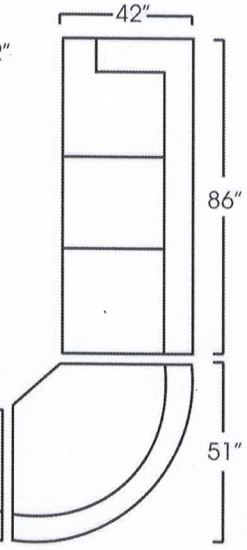

CONDO SOFA W/ RETURN LAF #22105/  
 ARMLESS SOFA #22105/  
 CHAISE 1 ARM RAF #22105

~ AS SHOWN ~

SOFA W/ RETURN LAF/  
 ARMLESS SOFA/  
 CHAISE 1 ARM RAF

SOFA W/ RETURN RAF/  
 ARMLESS SOFA/  
 CHAISE 1 ARM LAF

1 ARM SOFA LAF/  
 CHAISE 1 ARM RAF

1 ARM SOFA RAF/  
 CHAISE 1 ARM LAF

SOFA W/ RETURN RAF  
 1 ARM LOVE LAF

SOFA W/ RETURN RAF  
 /SOFA 1 ARM LAF

SOFAS W/ RETURN LAF  
 /SOFA 1 ARM RAF

SOFA W/ RETURN LAF  
 1 ARM LOVE RAF

LOVE 1 ARM RAF/  
 ROUND CORNER/  
 SOFA 1 ARM LAF

SOFA 1 ARM RAF/  
 ROUND CORNER/  
 SOFA 1 ARM LAF

CHAISE 1 ARM LAF/  
 ARMLESS SOFA/  
 ROUND CORNER/  
 SOFA 1 ARM RAF

LOVE 1 ARM RAF/  
 CHAISE 1 ARM LAF

SOFA 2 ARM

LOVESEAT 2 ARM

NOTE: MEASUREMENTS SUBJECT TO CHANGE WITHOUT NOTICE.