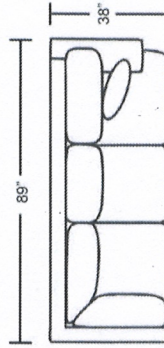

Left Arm 1-Arm Loveseat

Armless Loveseat

Left Arm 1-Arm Chair

Right Arm 1-Arm Chair

Right Arm Sofa with Return

Right Arm 1-Arm Sofa

Right Arm 1-Arm Loveseat

Armless Chair

Square Corner

Corner Wedge

DIMENSIONS ARE APPROXIMATE

Item No.	Item	Overall Length	Overall Depth	Overall Height	Inside Seat Width	Seat Depth	Seat Height	Arm Height
509801	Sofa	82	38	35	72	23	20	22
509841	Studio Sofa	74	38	35	64	23	20	22
509802	Loveseat	58	38	35	48	23	20	22
509803	Chair	34	38	35	24	23	20	22
509804	Ottoman	24	18	19	-	-	-	-
509842	Cocktail Ottoman	39	39	19	-	-	-	-
509839 / 509840	Left Arm / Right Arm Sofa with Return	89	38	35	67	23	20	22
509816 / 509817	Left Arm / Right Arm 1-Arm Sofa	77	38	35	72	23	20	22
509818 / 509819	Left Arm / Right Arm 1-Arm Loveseat	53	38	35	48	23	20	22
509822 / 509823	Left Arm / Right Arm 1-Arm Chair	29	65	35	24	23	20	22
509825	Armless Loveseat	64	38	35	64	23	20	-
509826	Armless Chair	24	38	35	24	23	20	-
509815	Left / Right Square Corner	38	38	35	21	23	20	-
509845	Left / Right Corner Wedge	50	50	35	44	23	20	-