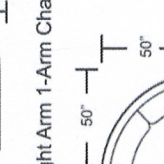

Left Arm 1-Arm Loveseat

Armless Loveseat

Left Arm 1-Arm Chair

Right Arm 1-Arm Chair

Right Arm Sofa with Return

Right Arm 1-Arm Sofa

Right Arm 1-Arm Loveseat

Armless Chair

Square Corner

Corner Wedge

DIMENSIONS ARE APPROXIMATE

Item No.	Item	Overall Length	Overall Depth	Overall Height	Inside Seat Width	Seat Depth	Seat Height	Arm Height
509801	Sofa	82	38	35	72	23	20	22
509841	Studio Sofa	74	38	35	64	23	20	22
509802	Loveseat	58	38	35	48	23	20	22
509803	Chair	34	38	35	24	23	20	22
509804	Ottoman	24	18	19	-	-	-	-
509842	Cocktail Ottoman	39	39	19	-	-	-	-
509839 / 509840	Left Arm / Right Arm Sofa with Return	89	38	35	67	23	20	22
509816 / 509817	Left Arm / Right Arm 1-Arm Sofa	77	38	35	72	23	20	22
509818 / 509819	Left Arm / Right Arm 1-Arm Loveseat	53	38	35	48	23	20	22
509822 / 509823	Left Arm / Right Arm 1-Arm Chair	29	65	35	24	23	20	22
509825	Armless Loveseat	64	38	35	64	23	20	-
509826	Armless Chair	24	38	35	24	23	20	-
509815	Left / Right Square Corner	38	38	35	21	23	20	-
509845	Left / Right Corner Wedge	50	50	35	44	23	20	-