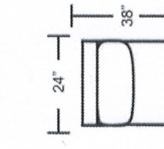

Left Arm 1-Arm Loveseat

Armless Loveseat

Left Arm 1-Arm Chair

Right Arm 1-Arm Chair

Right Arm Sofa with Return

Right Arm 1-Arm Sofa

Right Arm 1-Arm Loveseat

Armless Chair

Square Corner

Corner Wedge

DIMENSIONS ARE APPROXIMATE

Item No.	Item	Overall Length	Overall Depth	Overall Height	Inside Seat Width	Seat Depth	Seat Height	Arm Height
509801	Sofa	82	38	35	72	23	20	22
509841	Studio Sofa	74	38	35	64	23	20	22
509802	Loveseat	58	38	35	48	23	20	22
509803	Chair	34	38	35	24	23	20	22
509804	Ottoman	24	18	19	-	-	-	-
509842	Cocktail Ottoman	39	39	19	-	-	-	-
509839 / 509840	Left Arm / Right Arm Sofa with Return	89	38	35	67	23	20	22
509816 / 509817	Left Arm / Right Arm 1-Arm Sofa	77	38	35	72	23	20	22
509818 / 509819	Left Arm / Right Arm 1-Arm Loveseat	53	38	35	48	23	20	22
509822 / 509823	Left Arm / Right Arm 1-Arm Chair	29	65	35	24	23	20	22
509825	Armless Loveseat	64	38	35	64	23	20	-
509826	Armless Chair	24	38	35	24	23	20	-
509815	Left / Right Square Corner	38	38	35	21	23	20	-
509845	Left / Right Corner Wedge	50	50	35	44	23	20	-