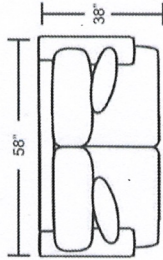

Sofa

Studio Sofa

Loveseat

Chair

Ottoman

Cocktailtail Ottoman

Left Arm Sofa with Return

Left Arm 1-Arm Sofa

Left Arm 1-Arm Loveseat

Armless Loveseat

Left Arm 1-Arm Chair

Right Arm 1-Arm Chair

Right Arm Sofa with Return

Right Arm 1-Arm Sofa

Right Arm 1-Arm Loveseat

Armless Chair

Square Corner

Corner Wedge

DIMENSIONS ARE APPROXIMATE

Item No.	Item	Overall Length	Overall Depth	Overall Height	Inside Seat Width	Seat Depth	Seat Height	Arm Height
509801	Sofa	82	38	35	72	23	20	22
509841	Studio Sofa	74	38	35	64	23	20	22
509802	Loveseat	58	38	35	48	23	20	22
509803	Chair	34	38	35	24	23	20	22
509804	Ottoman	24	18	19	-	-	-	-
509842	Cocktail Ottoman	39	39	19	-	-	-	-
509839 / 509840	Left Arm / Right Arm Sofa with Return	89	38	35	67	23	20	22
509816 / 509817	Left Arm / Right Arm 1-Arm Sofa	77	38	35	72	23	20	22
509818 / 509819	Left Arm / Right Arm 1-Arm Loveseat	53	38	35	48	23	20	22
509822 / 509823	Left Arm / Right Arm 1-Arm Chair	29	65	35	24	23	20	22
509825	Armless Loveseat	64	38	35	64	23	20	-
509826	Armless Chair	24	38	35	24	23	20	-
509815	Left / Right Square Corner	38	38	35	21	23	20	-
509845	Left / Right Corner Wedge	50	50	35	44	23	20	-