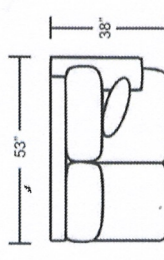

Left Arm 1-Arm Loveseat

Armless Loveseat

Left Arm 1-Arm Chair

Right Arm 1-Arm Chair

Right Arm Sofa with Return

Right Arm 1-Arm Sofa

Right Arm 1-Arm Loveseat

Armless Chair

Square Corner

Corner Wedge

DIMENSIONS ARE APPROXIMATE

Item No.	Item	Overall Length	Overall Depth	Overall Height	Inside Seat Width	Seat Depth	Seat Height	Arm Height
509801	Sofa	82	38	35	72	23	20	22
509841	Studio Sofa	74	38	35	64	23	20	22
509802	Loveseat	58	38	35	48	23	20	22
509803	Chair	34	38	35	24	23	20	22
509804	Ottoman	24	18	19	-	-	-	-
509842	Cocktail Ottoman	39	39	19	-	-	-	-
509839 / 509840	Left Arm / Right Arm Sofa with Return	89	38	35	67	23	20	22
509816 / 509817	Left Arm / Right Arm 1-Arm Sofa	77	38	35	72	23	20	22
509818 / 509819	Left Arm / Right Arm 1-Arm Loveseat	53	38	35	48	23	20	22
509822 / 509823	Left Arm / Right Arm 1-Arm Chair	29	65	35	24	23	20	22
509825	Armless Loveseat	64	38	35	64	23	20	-
509826	Armless Chair	24	38	35	24	23	20	-
509815	Left / Right Square Corner	38	38	35	21	23	20	-
509845	Left / Right Corner Wedge	50	50	35	44	23	20	-