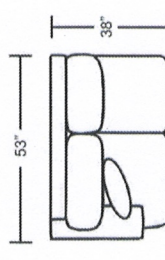

Sofa

Studio Sofa

Loveseat

Chair

Ottoman

Cocktailtail Ottoman

Left Arm Sofa with Return

Left Arm 1-Arm Sofa

Left Arm 1-Arm Loveseat

Armless Loveseat

Left Arm 1-Arm Chair

Right Arm 1-Arm Chair

Right Arm Sofa with Return

Right Arm 1-Arm Sofa

Right Arm 1-Arm Loveseat

Armless Chair

Square Corner

Corner Wedge

DIMENSIONS ARE APPROXIMATE

Item No.	Item	Overall Length	Overall Depth	Overall Height	Inside Seat Width	Seat Depth	Seat Height	Arm Height
509801	Sofa	82	38	35	72	23	20	22
509841	Studio Sofa	74	38	35	64	23	20	22
509802	Loveseat	58	38	35	48	23	20	22
509803	Chair	34	38	35	24	23	20	22
509804	Ottoman	24	18	19	-	-	-	-
509842	Cocktail Ottoman	39	39	19	-	-	-	-
509839 / 509840	Left Arm / Right Arm Sofa with Return	89	38	35	67	23	20	22
509816 / 509817	Left Arm / Right Arm 1-Arm Sofa	77	38	35	72	23	20	22
509818 / 509819	Left Arm / Right Arm 1-Arm Loveseat	53	38	35	48	23	20	22
509822 / 509823	Left Arm / Right Arm 1-Arm Chair	29	65	35	24	23	20	22
509825	Armless Loveseat	64	38	35	64	23	20	-
509826	Armless Chair	24	38	35	24	23	20	-
509815	Left / Right Square Corner	38	38	35	21	23	20	-
509845	Left / Right Corner Wedge	50	50	35	44	23	20	-