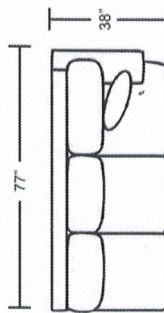

Left Arm 1-Arm Loveseat

Armless Loveseat

Left Arm 1-Arm Chair

Right Arm 1-Arm Chair

Right Arm Sofa with Return

Right Arm 1-Arm Sofa

Right Arm 1-Arm Loveseat

Armless Chair

Square Corner

Corner Wedge

DIMENSIONS ARE APPROXIMATE

Item No.	Item	Overall Length	Overall Depth	Overall Height	Inside Seat Width	Seat Depth	Seat Height	Arm Height
509801	Sofa	82	38	35	72	23	20	22
509841	Studio Sofa	74	38	35	64	23	20	22
509802	Loveseat	58	38	35	48	23	20	22
509803	Chair	34	38	35	24	23	20	22
509804	Ottoman	24	18	19	-	-	-	-
509842	Cocktail Ottoman	39	39	19	-	-	-	-
509839 / 509840	Left Arm / Right Arm Sofa with Return	89	38	35	67	23	20	22
509816 / 509817	Left Arm / Right Arm 1-Arm Sofa	77	38	35	72	23	20	22
509818 / 509819	Left Arm / Right Arm 1-Arm Loveseat	53	38	35	48	23	20	22
509822 / 509823	Left Arm / Right Arm 1-Arm Chair	29	65	35	24	23	20	22
509825	Armless Loveseat	64	38	35	64	23	20	-
509826	Armless Chair	24	38	35	24	23	20	-
509815	Left / Right Square Corner	38	38	35	21	23	20	-
509845	Left / Right Corner Wedge	50	50	35	44	23	20	-