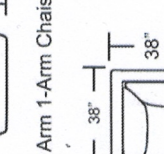

Square Corner

Corner Wedge

DIMENSIONS ARE APPROXIMATE

Item No.	Item	Overall Length	Overall Depth	Overall Height	Inside Seat Width	Seat Depth	Seat Height	Arm Height
509801	Sofa	82	38	35	72	23	20	22
509841	Studio Sofa	74	38	35	64	23	20	22
509802	Loveseat	58	38	35	48	23	20	22
509803	Chair	34	38	35	24	23	20	22
509804	Ottoman	24	18	19	-	-	-	-
509842	Cocktail Ottoman	39	39	19	-	-	-	-
509839 / 509840	Left Arm / Right Arm Sofa with Return	89	38	35	67	23	20	22
509816 / 509817	Left Arm / Right Arm 1-Arm Sofa	77	38	35	72	23	20	22
509818 / 509819	Left Arm / Right Arm 1-Arm Loveseat	53	38	35	48	23	20	22
509822 / 509823	Left Arm / Right Arm 1-Arm Chair	29	65	35	24	23	20	22
509825	Armless Loveseat	64	38	35	64	23	20	-
509826	Armless Chair	24	38	35	24	23	20	-
509815	Left / Right Square Corner	38	38	35	21	23	20	-
509845	Left / Right Corner Wedge	50	50	35	44	23	20	-