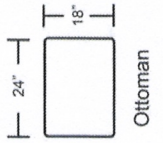

Ottoman

DIMENSIONS ARE APPROXIMATE

Item No.	Item	Overall Length	Overall Depth	Overall Height	Inside Seat Width	Seat Depth	Seat Height	Arm Height
509801	Sofa	82	38	35	72	23	20	22
509841	Studio Sofa	74	38	35	64	23	20	22
509802	Loveseat	58	38	35	48	23	20	22
509803	Chair	34	38	35	24	23	20	22
509804	Ottoman	24	18	19	-	-	-	-
509842	Cocktail Ottoman	39	39	19	-	-	-	-
509839 / 509840	Left Arm / Right Arm Sofa with Return	89	38	35	67	23	20	22
509816 / 509817	Left Arm / Right Arm 1-Arm Sofa	77	38	35	72	23	20	22
509818 / 509819	Left Arm / Right Arm 1-Arm Loveseat	53	38	35	48	23	20	22
509822 / 509823	Left Arm / Right Arm 1-Arm Chair	29	65	35	24	23	20	22
509825	Armless Loveseat	64	38	35	64	23	20	-
509826	Armless Chair	24	38	35	24	23	20	-
509815	Left / Right Square Corner	38	38	35	21	23	20	-
509845	Left / Right Corner Wedge	50	50	35	44	23	20	-