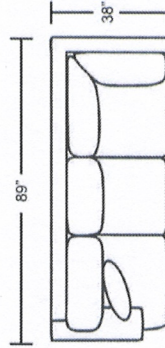

Sofa

Studio Sofa

Loveseat

Chair

Ottoman

Cocktailtail Ottoman

Left Arm Sofa with Return

Left Arm 1-Arm Sofa

Left Arm 1-Arm Loveseat

Armless Loveseat

Left Arm 1-Arm Chair

Right Arm 1-Arm Chair

Right Arm Sofa with Return

Right Arm 1-Arm Sofa

Right Arm 1-Arm Loveseat

Armless Chair

Square Corner

Corner Wedge

DIMENSIONS ARE APPROXIMATE

Item No.	Item	Overall Length	Overall Depth	Overall Height	Inside Seat Width	Seat Depth	Seat Height	Arm Height
509801	Sofa	82	38	35	72	23	20	22
509841	Studio Sofa	74	38	35	64	23	20	22
509802	Loveseat	58	38	35	48	23	20	22
509803	Chair	34	38	35	24	23	20	22
509804	Ottoman	24	18	19	-	-	-	-
509842	Cocktail Ottoman	39	39	19	-	-	-	-
509839 / 509840	Left Arm / Right Arm Sofa with Return	89	38	35	67	23	20	22
509816 / 509817	Left Arm / Right Arm 1-Arm Sofa	77	38	35	72	23	20	22
509818 / 509819	Left Arm / Right Arm 1-Arm Loveseat	53	38	35	48	23	20	22
509822 / 509823	Left Arm / Right Arm 1-Arm Chair	29	65	35	24	23	20	22
509825	Armless Loveseat	64	38	35	64	23	20	-
509826	Armless Chair	24	38	35	24	23	20	-
509815	Left / Right Square Corner	38	38	35	21	23	20	-
509845	Left / Right Corner Wedge	50	50	35	44	23	20	-