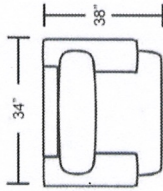

Sofa

Studio Sofa

Loveseat

Chair

Ottoman

Cocktailtail Ottoman

Left Arm Sofa with Return

Left Arm 1-Arm Sofa

Left Arm 1-Arm Loveseat

Armless Loveseat

Left Arm 1-Arm Chair

Right Arm 1-Arm Chair

Right Arm Sofa with Return

Right Arm 1-Arm Sofa

Right Arm 1-Arm Loveseat

Armless Chair

Square Corner

Corner Wedge

DIMENSIONS ARE APPROXIMATE

Item No.	Item	Overall Length	Overall Depth	Overall Height	Inside Seat Width	Seat Depth	Seat Height	Arm Height
509801	Sofa	82	38	35	72	23	20	22
509841	Studio Sofa	74	38	35	64	23	20	22
509802	Loveseat	58	38	35	48	23	20	22
509803	Chair	34	38	35	24	23	20	22
509804	Ottoman	24	18	19	-	-	-	-
509842	Cocktail Ottoman	39	39	19	-	-	-	-
509839 / 509840	Left Arm / Right Arm Sofa with Return	89	38	35	67	23	20	22
509816 / 509817	Left Arm / Right Arm 1-Arm Sofa	77	38	35	72	23	20	22
509818 / 509819	Left Arm / Right Arm 1-Arm Loveseat	53	38	35	48	23	20	22
509822 / 509823	Left Arm / Right Arm 1-Arm Chair	29	65	35	24	23	20	22
509825	Armless Loveseat	64	38	35	64	23	20	-
509826	Armless Chair	24	38	35	24	23	20	-
509815	Left / Right Square Corner	38	38	35	21	23	20	-
509845	Left / Right Corner Wedge	50	50	35	44	23	20	-