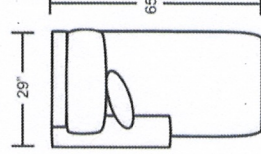

Left Arm 1-Arm Loveseat

Armless Loveseat

Left Arm 1-Arm Chair

Right Arm 1-Arm Chair

Right Arm Sofa with Return

Right Arm 1-Arm Sofa

Right Arm 1-Arm Loveseat

Armless Chair

Square Corner

Corner Wedge

DIMENSIONS ARE APPROXIMATE

Item No.	Item	Overall Length	Overall Depth	Overall Height	Inside Seat Width	Seat Depth	Seat Height	Arm Height
509801	Sofa	82	38	35	72	23	20	22
509841	Studio Sofa	74	38	35	64	23	20	22
509802	Loveseat	58	38	35	48	23	20	22
509803	Chair	34	38	35	24	23	20	22
509804	Ottoman	24	18	19	-	-	-	-
509842	Cocktail Ottoman	39	39	19	-	-	-	-
509839 / 509840	Left Arm / Right Arm Sofa with Return	89	38	35	67	23	20	22
509816 / 509817	Left Arm / Right Arm 1-Arm Sofa	77	38	35	72	23	20	22
509818 / 509819	Left Arm / Right Arm 1-Arm Loveseat	53	38	35	48	23	20	22
509822 / 509823	Left Arm / Right Arm 1-Arm Chair	29	65	35	24	23	20	22
509825	Armless Loveseat	64	38	35	64	23	20	-
509826	Armless Chair	24	38	35	24	23	20	-
509815	Left / Right Square Corner	38	38	35	21	23	20	-
509845	Left / Right Corner Wedge	50	50	35	44	23	20	-