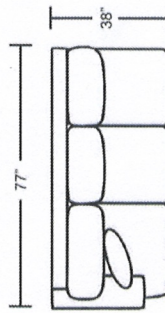

Sofa

Studio Sofa

Loveseat

Chair

Ottoman

Cocktailtail Ottoman

Left Arm Sofa with Return

Left Arm 1-Arm Sofa

Left Arm 1-Arm Loveseat

Armless Loveseat

Left Arm 1-Arm Chair

Right Arm 1-Arm Chair

Right Arm Sofa with Return

Right Arm 1-Arm Sofa

Right Arm 1-Arm Loveseat

Armless Chair

Square Corner

Corner Wedge

DIMENSIONS ARE APPROXIMATE

Item No.	Item	Overall Length	Overall Depth	Overall Height	Inside Seat Width	Seat Depth	Seat Height	Arm Height
509801	Sofa	82	38	35	72	23	20	22
509841	Studio Sofa	74	38	35	64	23	20	22
509802	Loveseat	58	38	35	48	23	20	22
509803	Chair	34	38	35	24	23	20	22
509804	Ottoman	24	18	19	-	-	-	-
509842	Cocktail Ottoman	39	39	19	-	-	-	-
509839 / 509840	Left Arm / Right Arm Sofa with Return	89	38	35	67	23	20	22
509816 / 509817	Left Arm / Right Arm 1-Arm Sofa	77	38	35	72	23	20	22
509818 / 509819	Left Arm / Right Arm 1-Arm Loveseat	53	38	35	48	23	20	22
509822 / 509823	Left Arm / Right Arm 1-Arm Chair	29	65	35	24	23	20	22
509825	Armless Loveseat	64	38	35	64	23	20	-
509826	Armless Chair	24	38	35	24	23	20	-
509815	Left / Right Square Corner	38	38	35	21	23	20	-
509845	Left / Right Corner Wedge	50	50	35	44	23	20	-