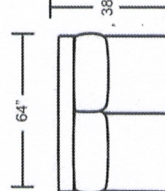

Sofa

Studio Sofa

Loveseat

Chair

Ottoman

Cocktailtail Ottoman

Left Arm Sofa with Return

Left Arm 1-Arm Sofa

Left Arm 1-Arm Loveseat

Armless Loveseat

Left Arm 1-Arm Chair

Right Arm 1-Arm Chair

Right Arm Sofa with Return

Right Arm 1-Arm Sofa

Right Arm 1-Arm Loveseat

Armless Chair

Square Corner

Corner Wedge

DIMENSIONS ARE APPROXIMATE

Item No.	Item	Overall Length	Overall Depth	Overall Height	Inside Seat Width	Seat Depth	Seat Height	Arm Height
509801	Sofa	82	38	35	72	23	20	22
509841	Studio Sofa	74	38	35	64	23	20	22
509802	Loveseat	58	38	35	48	23	20	22
509803	Chair	34	38	35	24	23	20	22
509804	Ottoman	24	18	19	-	-	-	-
509842	Cocktail Ottoman	39	39	19	-	-	-	-
509839 / 509840	Left Arm / Right Arm Sofa with Return	89	38	35	67	23	20	22
509816 / 509817	Left Arm / Right Arm 1-Arm Sofa	77	38	35	72	23	20	22
509818 / 509819	Left Arm / Right Arm 1-Arm Loveseat	53	38	35	48	23	20	22
509822 / 509823	Left Arm / Right Arm 1-Arm Chair	29	65	35	24	23	20	22
509825	Armless Loveseat	64	38	35	64	23	20	-
509826	Armless Chair	24	38	35	24	23	20	-
509815	Left / Right Square Corner	38	38	35	21	23	20	-
509845	Left / Right Corner Wedge	50	50	35	44	23	20	-