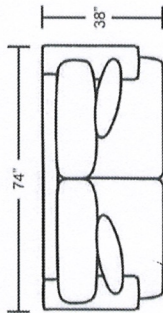

Sofa

Studio Sofa

Loveseat

Chair

Ottoman

Cocktailtail Ottoman

Left Arm Sofa with Return

Left Arm 1-Arm Sofa

Left Arm 1-Arm Loveseat

Armless Loveseat

Left Arm 1-Arm Chair

Right Arm 1-Arm Chair

Right Arm Sofa with Return

Right Arm 1-Arm Sofa

Right Arm 1-Arm Loveseat

Armless Chair

Square Corner

Corner Wedge

DIMENSIONS ARE APPROXIMATE

Item No.	Item	Overall Length	Overall Depth	Overall Height	Inside Seat Width	Seat Depth	Seat Height	Arm Height
509801	Sofa	82	38	35	72	23	20	22
509841	Studio Sofa	74	38	35	64	23	20	22
509802	Loveseat	58	38	35	48	23	20	22
509803	Chair	34	38	35	24	23	20	22
509804	Ottoman	24	18	19	-	-	-	-
509842	Cocktail Ottoman	39	39	19	-	-	-	-
509839 / 509840	Left Arm / Right Arm Sofa with Return	89	38	35	67	23	20	22
509816 / 509817	Left Arm / Right Arm 1-Arm Sofa	77	38	35	72	23	20	22
509818 / 509819	Left Arm / Right Arm 1-Arm Loveseat	53	38	35	48	23	20	22
509822 / 509823	Left Arm / Right Arm 1-Arm Chair	29	65	35	24	23	20	22
509825	Armless Loveseat	64	38	35	64	23	20	-
509826	Armless Chair	24	38	35	24	23	20	-
509815	Left / Right Square Corner	38	38	35	21	23	20	-
509845	Left / Right Corner Wedge	50	50	35	44	23	20	-