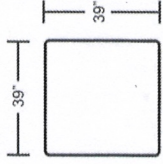

Sofa

Studio Sofa

Loveseat

Chair

Ottoman

Cocktailtail Ottoman

Left Arm Sofa with Return

Left Arm 1-Arm Sofa

Left Arm 1-Arm Loveseat

Armless Loveseat

Left Arm 1-Arm Chair

Right Arm 1-Arm Chair

Right Arm Sofa with Return

Right Arm 1-Arm Sofa

Right Arm 1-Arm Loveseat

Armless Chair

Square Corner

Corner Wedge

DIMENSIONS ARE APPROXIMATE

Item No.	Item	Overall Length	Overall Depth	Overall Height	Inside Seat Width	Seat Depth	Seat Height	Arm Height
509801	Sofa	82	38	35	72	23	20	22
509841	Studio Sofa	74	38	35	64	23	20	22
509802	Loveseat	58	38	35	48	23	20	22
509803	Chair	34	38	35	24	23	20	22
509804	Ottoman	24	18	19	-	-	-	-
509842	Cocktail Ottoman	39	39	19	-	-	-	-
509839 / 509840	Left Arm / Right Arm Sofa with Return	89	38	35	67	23	20	22
509816 / 509817	Left Arm / Right Arm 1-Arm Sofa	77	38	35	72	23	20	22
509818 / 509819	Left Arm / Right Arm 1-Arm Loveseat	53	38	35	48	23	20	22
509822 / 509823	Left Arm / Right Arm 1-Arm Chair	29	65	35	24	23	20	22
509825	Armless Loveseat	64	38	35	64	23	20	-
509826	Armless Chair	24	38	35	24	23	20	-
509815	Left / Right Square Corner	38	38	35	21	23	20	-
509845	Left / Right Corner Wedge	50	50	35	44	23	20	-