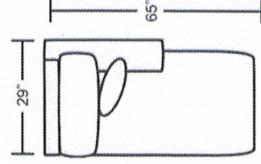

Left Arm 1-Arm Loveseat

Armless Loveseat

Left Arm 1-Arm Chair

Right Arm 1-Arm Chair

Right Arm Sofa with Return

Right Arm 1-Arm Sofa

Right Arm 1-Arm Loveseat

Armless Chair

Square Corner

Corner Wedge

DIMENSIONS ARE APPROXIMATE

Item No.	Item	Overall Length	Overall Depth	Overall Height	Inside Seat Width	Seat Depth	Seat Height	Arm Height
509801	Sofa	82	38	35	72	23	20	22
509841	Studio Sofa	74	38	35	64	23	20	22
509802	Loveseat	58	38	35	48	23	20	22
509803	Chair	34	38	35	24	23	20	22
509804	Ottoman	24	18	19	-	-	-	-
509842	Cocktail Ottoman	39	39	19	-	-	-	-
509839 / 509840	Left Arm / Right Arm Sofa with Return	89	38	35	67	23	20	22
509816 / 509817	Left Arm / Right Arm 1-Arm Sofa	77	38	35	72	23	20	22
509818 / 509819	Left Arm / Right Arm 1-Arm Loveseat	53	38	35	48	23	20	22
509822 / 509823	Left Arm / Right Arm 1-Arm Chair	29	65	35	24	23	20	22
509825	Armless Loveseat	64	38	35	64	23	20	-
509826	Armless Chair	24	38	35	24	23	20	-
509815	Left / Right Square Corner	38	38	35	21	23	20	-
509845	Left / Right Corner Wedge	50	50	35	44	23	20	-