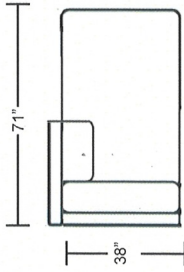

Sofa

Loveseat

Chair

Ottoman

Studio Sofa

Stand Alone Left Arm Chaise

Stand Alone Right Arm Chaise

DIMENSIONS ARE APPROXIMATE

Item No.	Item	Overall Length	Overall Depth	Overall Height	Seat Width	Seat Depth	Seat Height	Arm Height
508801	Sofa	83	35	33	69	21	19	24
508841	Studio Sofa	75	35	33	61	21	19	24
508802	Loveseat	60	35	33	46	21	19	24
508803	Chair	37	35	33	23	21	19	24
508804	Ottoman	24	18	18	-	-	-	-
508822 / 508823	Stand Alone Left Arm / Right Arm Chaise	38	71	33	23	55	19	24