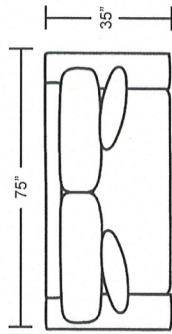

Sofa

Loveseat

Chair

Ottoman

Studio Sofa

Stand Alone Left Arm Chaise

Stand Alone Right Arm Chaise

DIMENSIONS ARE APPROXIMATE

Item No.	Item	Overall Length	Overall Depth	Overall Height	Seat Width	Seat Depth	Seat Height	Arm Height
508801	Sofa	83	35	33	69	21	19	24
508841	Studio Sofa	75	35	33	61	21	19	24
508802	Loveseat	60	35	33	46	21	19	24
508803	Chair	37	35	33	23	21	19	24
508804	Ottoman	24	18	18	-	-	-	-
508822 / 508823	Stand Alone Left Arm / Right Arm Chaise	38	71	33	23	55	19	24