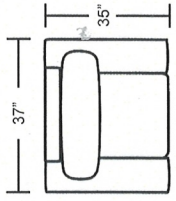

Sofa

Loveseat

Chair

Ottoman

Studio Sofa

Stand Alone Left Arm Chaise

Stand Alone Right Arm Chaise

DIMENSIONS ARE APPROXIMATE

Item No.	Item	Overall Length	Overall Depth	Overall Height	Seat Width	Seat Depth	Seat Height	Arm Height
508801	Sofa	83	35	33	69	21	19	24
508841	Studio Sofa	75	35	33	61	21	19	24
508802	Loveseat	60	35	33	46	21	19	24
508803	Chair	37	35	33	23	21	19	24
508804	Ottoman	24	18	18	-	-	-	-
508822 / 508823	Stand Alone Left Arm / Right Arm Chaise	38	71	33	23	55	19	24