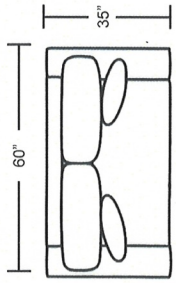

Sofa

Loveseat

Chair

Ottoman

Studio Sofa

Stand Alone Left Arm Chaise

Stand Alone Right Arm Chaise

DIMENSIONS ARE APPROXIMATE

Item No.	Item	Overall Length	Overall Depth	Overall Height	Seat Width	Seat Depth	Seat Height	Arm Height
508801	Sofa	83	35	33	69	21	19	24
508841	Studio Sofa	75	35	33	61	21	19	24
508802	Loveseat	60	35	33	46	21	19	24
508803	Chair	37	35	33	23	21	19	24
508804	Ottoman	24	18	18	-	-	-	-
508822 / 508823	Stand Alone Left Arm / Right Arm Chaise	38	71	33	23	55	19	24