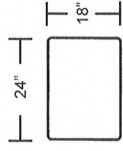

Sofa

Loveseat

Chair

Ottoman

Studio Sofa

Stand Alone Left Arm Chaise

Stand Alone Right Arm Chaise

DIMENSIONS ARE APPROXIMATE

Item No.	Item	Overall Length	Overall Depth	Overall Height	Seat Width	Seat Depth	Seat Height	Arm Height
508801	Sofa	83	35	33	69	21	19	24
508841	Studio Sofa	75	35	33	61	21	19	24
508802	Loveseat	60	35	33	46	21	19	24
508803	Chair	37	35	33	23	21	19	24
508804	Ottoman	24	18	18	-	-	-	-
508822 / 508823	Stand Alone Left Arm / Right Arm Chaise	38	71	33	23	55	19	24