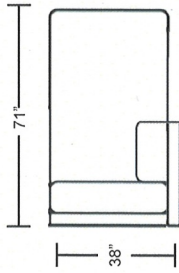

Sofa

Loveseat

Chair

Ottoman

Studio Sofa

Stand Alone Left Arm Chaise

Stand Alone Right Arm Chaise

DIMENSIONS ARE APPROXIMATE

Item No.	Item	Overall Length	Overall Depth	Overall Height	Seat Width	Seat Depth	Seat Height	Arm Height
508801	Sofa	83	35	33	69	21	19	24
508841	Studio Sofa	75	35	33	61	21	19	24
508802	Loveseat	60	35	33	46	21	19	24
508803	Chair	37	35	33	23	21	19	24
508804	Ottoman	24	18	18	-	-	-	-
508822 / 508823	Stand Alone Left Arm / Right Arm Chaise	38	71	33	23	55	19	24